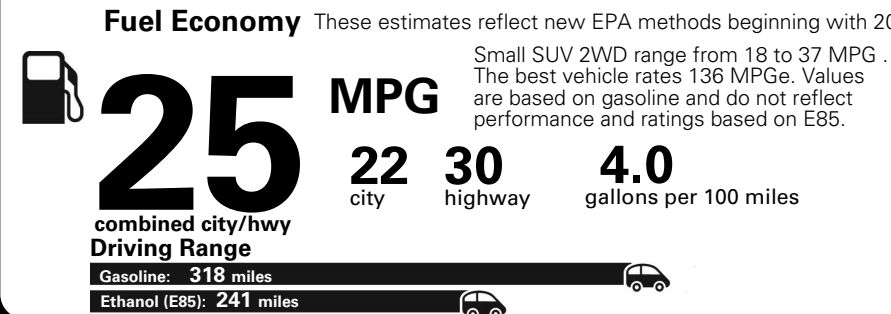

MANUFACTURER'S SUGGESTED RETAIL PRICE OF THIS MODEL INCLUDING DEALER PREPARATION

Base Price: \$22,095

JEOP RENEGADE LATITUDE 4X2
Exterior Color: Black Exterior Paint
Interior Color: Black Interior Colors
Interior: Premium Cloth Bucket Seats
Engine: 2.4-Liter I4 MultiAir® Engine
Transmission: 9-Speed 948TE Automatic Transmission

For more information visit: www.jeep.com
 or call 1-877-IAM-JEEP

FCA US LLC

Fuel Economy and Environment

**Flexible Fuel Vehicle
 Gasoline-Ethanol (E85)**

**You spend
 \$500**
 in fuel costs
 over 5 years
 compared to the
 average new vehicle.