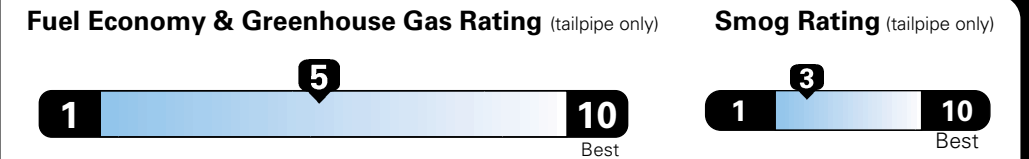

MANUFACTURER'S SUGGESTED RETAIL PRICE OF THIS MODEL INCLUDING DEALER PREPARATION

Base Price: \$22,095

JEOP RENEGADE LATITUDE 4X2
Exterior Color: Anvil Exterior Paint
Interior Color: Black Interior Colors
Interior: Premium Cloth Bucket Seats
Engine: 2.4-Liter I4 MultiAir® Engine
Transmission: 9-Speed 948TE Automatic Transmission

For more information visit: www.jeep.com
 or call 1-877-IAM-JEEP

FCA US LLC

Fuel Economy and Environment

**Flexible Fuel Vehicle
 Gasoline-Ethanol (E85)**

**You spend
 \$500**
 in fuel costs
 over 5 years
 compared to the
 average new vehicle.

**Annual fuel cost
 \$1,450**

Actual results will vary for many reasons, including driving conditions and how you drive and maintain your vehicle. The average new vehicle gets 27 MPG and cost \$6,750 to fuel over 5 years. Cost estimates are based on 15,000 miles per year at \$2.40 per gallon. This is a dual fueled automobile. MPGe is miles per gasoline gallon equivalent. Vehicle emissions are a significant cause of climate change and smog.