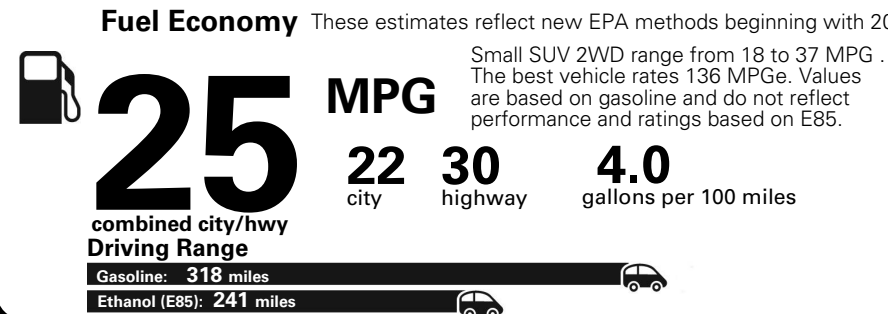

MANUFACTURER'S SUGGESTED RETAIL PRICE OF THIS MODEL INCLUDING DEALER PREPARATION

Base Price: \$22,095

JEOP RENEGADE LATITUDE 4X2
Exterior Color: Anvil Exterior Paint
Interior Color: Black Interior Colors
Interior: Premium Cloth Bucket Seats
Engine: 2.4-Liter I4 MultiAir® Engine
Transmission: 9-Speed 948TE Automatic Transmission

For more information visit: www.jeep.com
 or call 1-877-IAM-JEEP

FCA US LLC

Fuel Economy and Environment

**Flexible Fuel Vehicle
 Gasoline-Ethanol (E85)**

**You spend
 \$500**
 in fuel costs
 over 5 years
 compared to the
 average new vehicle.