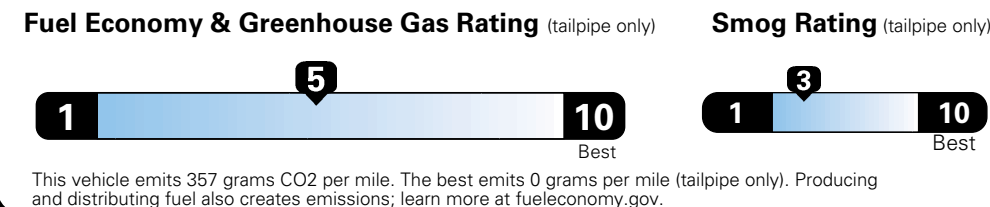

## Fuel Economy and Environment

**Flexible Fuel Vehicle  
 Gasoline-Ethanol (E85)**

**You spend \$500**  
 in fuel costs over 5 years compared to the average new vehicle.

**Annual fuel cost \$1,450**

Actual results will vary for many reasons, including driving conditions and how you drive and maintain your vehicle. The average new vehicle gets 27 MPG and cost \$6,750 to fuel over 5 years. Cost estimates are based on 15,000 miles per year at \$2.40 per gallon. This is a dual fueled automobile. MPGe is miles per gasoline gallon equivalent. Vehicle emissions are a significant cause of climate change and smog.