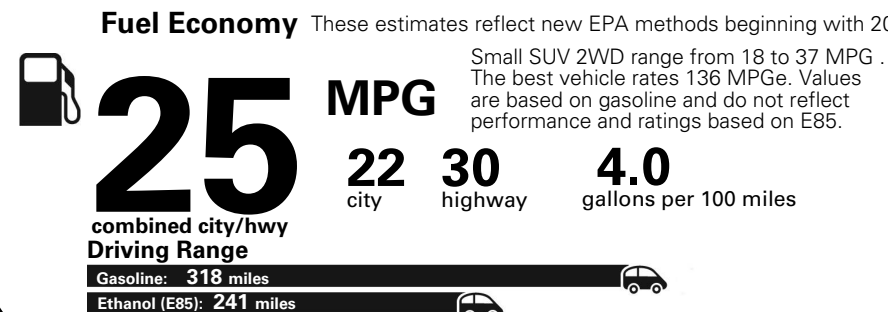

## Fuel Economy and Environment

**Flexible Fuel Vehicle  
 Gasoline-Ethanol (E85)**

**You spend \$500**  
 in fuel costs over 5 years compared to the average new vehicle.

**Annual fuel cost \$1,450**

Actual results will vary for many reasons, including driving conditions and how you drive and maintain your vehicle. The average new vehicle gets 27 MPG and cost \$6,750 to fuel over 5 years. Cost estimates are based on 15,000 miles per year at \$2.40 per gallon. This is a dual fueled automobile. MPGe is miles per gasoline gallon equivalent. Vehicle emissions are a significant cause of climate change and smog.