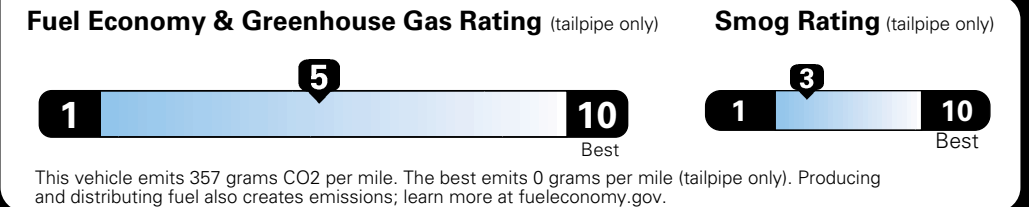

## Fuel Economy and Environment

**E85 Flexible Fuel Vehicle  
 Gasoline-Ethanol (E85)**

**You spend  
 \$500**  
 in fuel costs  
 over 5 years  
 compared to the  
 average new vehicle.

**Annual fuel cost  
 \$1,450**

Actual results will vary for many reasons, including driving conditions and how you drive and maintain your vehicle. The average new vehicle gets 27 MPG and cost \$6,750 to fuel over 5 years. Cost estimates are based on 15,000 miles per year at \$2.40 per gallon. This is a dual fueled automobile. MPGe is miles per gasoline gallon equivalent. Vehicle emissions are a significant cause of climate change and smog.