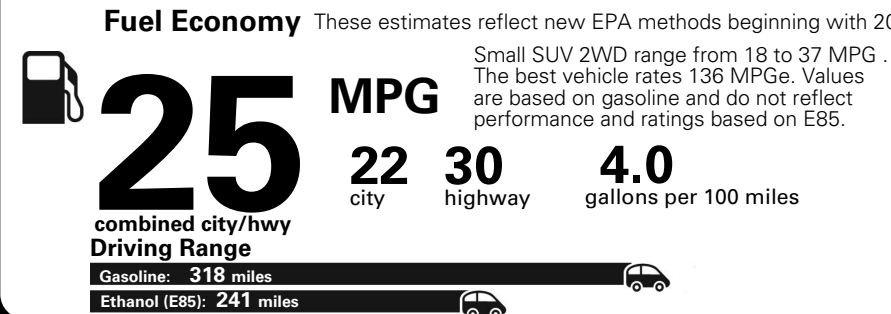

TOTAL PRICE: * $25,465

WARRANTY COVERAGE
5-year or 60,000-mile Powertrain Limited Warranty.
3-year or 36,000-mile Basic Limited Warranty.
Ask Dealer for a copy of the limited warranties or see your owner's manual for details.

**5 YEAR / 60,000 MILE
POWERTRAIN WARRANTY**

Assembly Point/Port of Entry: JACKSONVILLE, FLORIDA U.S.A. S.L. SHIP TO: SOLD TO:
VIN: ZAC-CJABB2JP-J63515 L4-VON: 7492 1231

THIS LABEL IS ADDED TO THIS VEHICLE TO COMPLY WITH FEDERAL LAW. THE LABEL CANNOT BE REMOVED OR ALTERED PRIOR TO DELIVERY TO THE ULTIMATE PURCHASER.

* STATE AND/OR LOCAL TAXES IF ANY, LICENSE AND TITLE FEES AND DEALER SUPPLIED AND INSTALLED OPTIONS AND ACCESSORIES ARE NOT INCLUDED IN THIS PRICE. DISCOUNT, IF ANY, IS BASED ON PRICE OF OPTIONS IF PURCHASED SEPARATELY.

For more information visit: www.jeep.com
or call 1-877-IAM-JEEP

FCA US LLC

Fuel Economy and Environment

**E85 Flexible Fuel Vehicle
Gasoline-Ethanol (E85)**