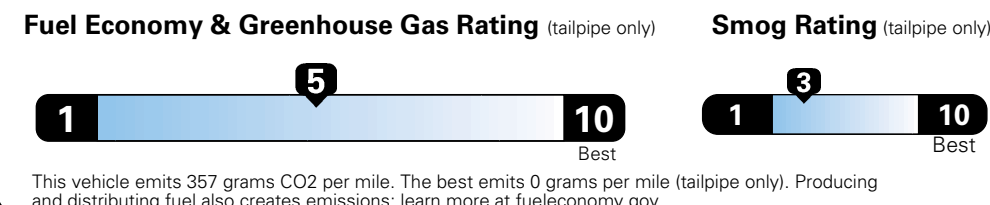

MANUFACTURER'S SUGGESTED RETAIL PRICE OF THIS MODEL INCLUDING DEALER PREPARATION

Base Price: \$22,095

JEOP RENEGADE LATITUDE 4X2
Exterior Color: Colorado Red Exterior Paint
Interior Color: Black Interior Colors
Interior: Premium Cloth Bucket Seats
Engine: 2.4-Liter I4 MultiAir[®] Engine
Transmission: 9-Speed 948TE Automatic Transmission

For more information visit: www.jeep.com
 or call 1-877-IAM-JEEP

FCA US LLC

Fuel Economy and Environment

**E85 Flexible Fuel Vehicle
 Gasoline-Ethanol (E85)**

You spend \$500
 in fuel costs over 5 years compared to the average new vehicle.

Annual fuel cost \$1,450

Actual results will vary for many reasons, including driving conditions and how you drive and maintain your vehicle. The average new vehicle gets 27 MPG and cost \$6,750 to fuel over 5 years. Cost estimates are based on 15,000 miles per year at \$2.40 per gallon. This is a dual fueled automobile. MPGe is miles per gasoline gallon equivalent. Vehicle emissions are a significant cause of climate change and smog.