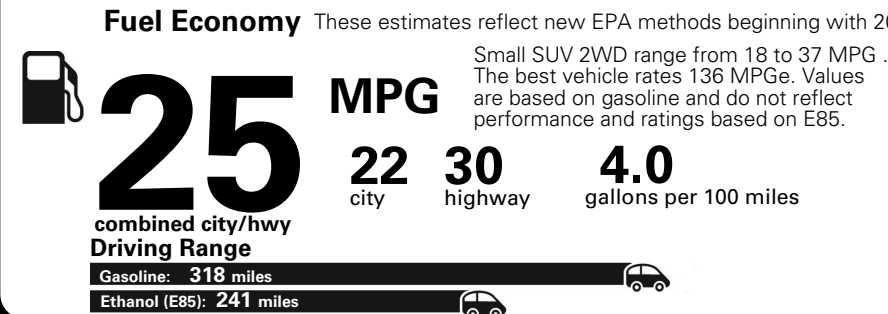

MANUFACTURER'S SUGGESTED RETAIL PRICE OF THIS MODEL INCLUDING DEALER PREPARATION

Base Price: \$22,095

JEOP RENEGADE LATITUDE 4X2
Exterior Color: Colorado Red Exterior Paint
Interior Color: Black Interior Colors
Interior: Premium Cloth Bucket Seats
Engine: 2.4-Liter I4 MultiAir® Engine
Transmission: 9-Speed 948TE Automatic Transmission

For more information visit: www.jeep.com
 or call 1-877-IAM-JEEP

FCA US LLC

Fuel Economy and Environment

**E85 Flexible Fuel Vehicle
 Gasoline-Ethanol (E85)**

You spend \$500
 in fuel costs over 5 years compared to the average new vehicle.