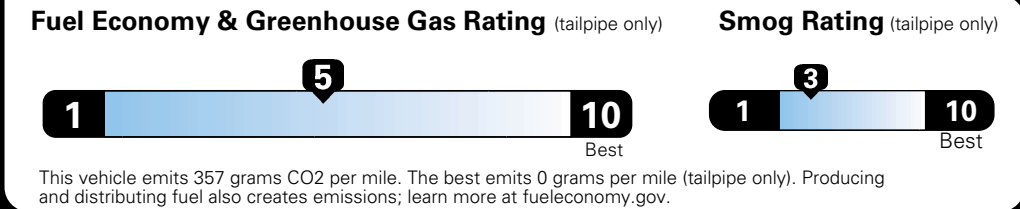

MANUFACTURER'S SUGGESTED RETAIL PRICE OF THIS MODEL INCLUDING DEALER PREPARATION

Base Price: \$22,095

JEOP RENEGADE LATITUDE 4X2
Exterior Color: Colorado Red Exterior Paint
Interior Color: Black Interior Colors
Interior: Premium Cloth Bucket Seats
Engine: 2.4-Liter I4 MultiAir® Engine
Transmission: 9-Speed 948TE Automatic Transmission

For more information visit: www.jeep.com
 or call 1-877-IAM-JEEP

FCA US LLC

Fuel Economy and Environment

**E85 Flexible Fuel Vehicle
 Gasoline-Ethanol (E85)**

You spend \$500
 in fuel costs over 5 years compared to the average new vehicle.

Annual fuel cost \$1,450

Actual results will vary for many reasons, including driving conditions and how you drive and maintain your vehicle. The average new vehicle gets 27 MPG and cost \$6,750 to fuel over 5 years. Cost estimates are based on 15,000 miles per year at \$2.40 per gallon. This is a dual fueled automobile. MPGe is miles per gasoline gallon equivalent. Vehicle emissions are a significant cause of climate change and smog.