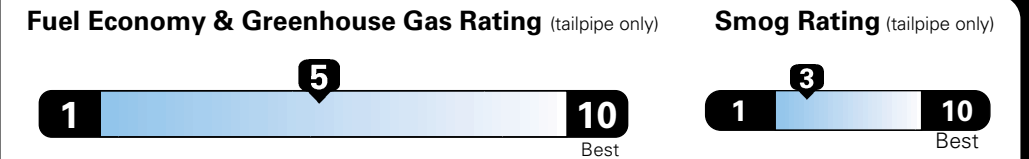

## Fuel Economy and Environment

**Flexible Fuel Vehicle  
 Gasoline-Ethanol (E85)**

**You spend  
 \$500**  
 in fuel costs  
 over 5 years  
 compared to the  
 average new vehicle.

**Annual fuel cost  
 \$1,450**

Actual results will vary for many reasons, including driving conditions and how you drive and maintain your vehicle. The average new vehicle gets 27 MPG and cost \$6,750 to fuel over 5 years. Cost estimates are based on 15,000 miles per year at \$2.40 per gallon. This is a dual fueled automobile. MPGe is miles per gasoline gallon equivalent. Vehicle emissions are a significant cause of climate change and smog.