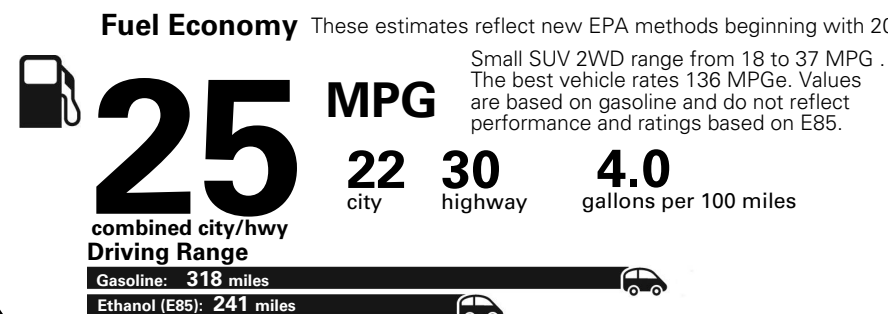

Fuel Economy and Environment

**Flexible Fuel Vehicle
Gasoline-Ethanol (E85)**

**You spend
\$500
in fuel costs
over 5 years**
compared to the average new vehicle.

**Annual fuel cost
\$1,450**

Actual results will vary for many reasons, including driving conditions and how you drive and maintain your vehicle. The average new vehicle gets 27 MPG and cost \$6,750 to fuel over 5 years. Cost estimates are based on 15,000 miles per year at \$2.40 per gallon. This is a dual fueled automobile. MPGe is miles per gasoline gallon equivalent. Vehicle emissions are a significant cause of climate change and smog.