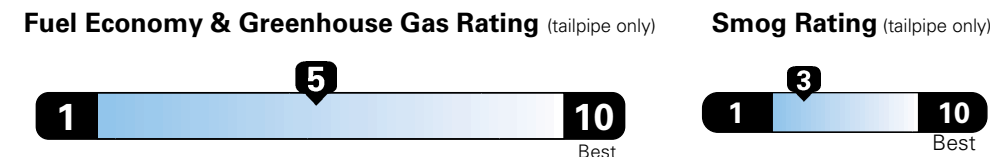

Fuel Economy and Environment

**Flexible Fuel Vehicle
Gasoline-Ethanol (E85)**

**You spend
\$500
in fuel costs
over 5 years**
compared to the average new vehicle.

**Annual fuel cost
\$1,450**

Actual results will vary for many reasons, including driving conditions and how you drive and maintain your vehicle. The average new vehicle gets 27 MPG and cost \$6,750 to fuel over 5 years. Cost estimates are based on 15,000 miles per year at \$2.40 per gallon. This is a dual fueled automobile. MPGe is miles per gasoline gallon equivalent. Vehicle emissions are a significant cause of climate change and smog.