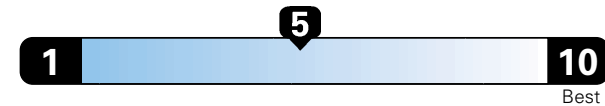

2018 MODEL YEAR

Jeep RENEGADE LATITUDE ALTITUDE FWD

For more information visit: www.jeep.com
or call 1-877-IAM-JEEP

FCA US LLC

THIS VEHICLE IS MANUFACTURED TO MEET SPECIFIC UNITED STATES REQUIREMENTS. THIS VEHICLE IS NOT MANUFACTURED FOR SALE OR REGISTRATION OUTSIDE OF THE UNITED STATES.

MANUFACTURER'S SUGGESTED RETAIL PRICE OF THIS MODEL INCLUDING DEALER PREPARATION

Base Price: **$21,845**

JEOP RENEGADE LATITUDE 4X2

Exterior Color: Colorado Red Exterior Paint

Interior Color: Black Interior Colors

Interior: Deluxe Cloth High-Back Bucket Seats

Engine: 2.4L I4 M-Air Engine

Transmission: 9-Speed 948TE Automatic Transmission

STANDARD EQUIPMENT (UNLESS REPLACED BY OPTIONAL EQUIPMENT)

FUNCTIONAL/SAFETY FEATURES

Advanced Multistage Front Airbags
Supplemental Side-Curtain Front and Rear Airbags
Supplemental Front Seat-Mounted Side Airbags
ParkView® Rear Back Up Camera
Keyless Go Push Button Start
Anti-Lock 4-Wheel Disc Brakes
Electric Park Brake
Electronic Stability Control
Electronic Roll Mitigation
All Speed Traction Control
Speed Control
Electric Power Steering
Capless Fuel Fill
Daytime Running Lamp System
Hill Start Assist
Tire Pressure Monitoring Display
Rear Window Wiper / Washer
Variable Intermittent Windshield Wipers

INTERIOR FEATURES