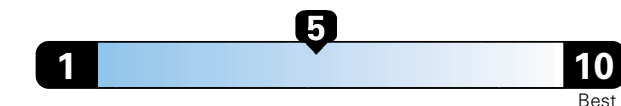

## Fuel Economy and Environment

Gasoline Vehicle

**Fuel Economy** These estimates reflect new EPA methods beginning with 2017 models.  
**25** MPG **22** city **30** highway  
 combined city/hwy  
**4.0** gallons per 100 miles

Small SUV 2WD range from 18 to 37 MPG .  
The best vehicle rates 136 MPGe.

**You spend \$500**  
**in fuel costs over 5 years**  
 compared to the average new vehicle.

**Annual fuel cost \$1,450**

**Fuel Economy & Greenhouse Gas Rating** (tailpipe only)