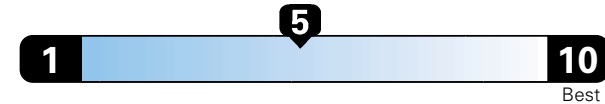

2018 MODEL YEAR

Jeep RENEGADE LATITUDE ALTITUDE FWD

For more information visit: www.jeep.com
or call 1-877-IAM-JEEP

FCA US LLC

THIS VEHICLE IS MANUFACTURED TO MEET SPECIFIC UNITED STATES REQUIREMENTS. THIS VEHICLE IS NOT MANUFACTURED FOR SALE OR REGISTRATION OUTSIDE OF THE UNITED STATES.

MANUFACTURER'S SUGGESTED RETAIL PRICE OF THIS MODEL INCLUDING DEALER PREPARATION

Base Price: $21,845

JEOP RENEGADE LATITUDE 4X2
Exterior Color: Alpine White Exterior Paint
Interior Color: Black Interior Colors
Interior: Deluxe Cloth High-Back Bucket Seats
Engine: 2.4L I4 M-Air Engine
Transmission: 9-Speed 948TE Automatic Transmission
STANDARD EQUIPMENT (UNLESS REPLACED BY OPTIONAL EQUIPMENT)

FUNCTIONAL/SAFETY FEATURES
Advanced Multistage Front Airbags
Supplemental Side-Curtain Front and Rear Airbags
Supplemental Front Seat-Mounted Side Airbags
ParkView® Rear Back Up Camera
Keyless Go Push Button Start
Anti-Lock 4-Wheel Disc Brakes
Electric Park Brake
Electronic Stability Control
Electronic Roll Mitigation
All Speed Traction Control
Speed Control
Electric Power Steering
Capless Fuel Fill
Daytime Running Lamp System
Hill Start Assist
Tire Pressure Monitoring Display
Rear Window Wiper / Washer
Variable Intermittent Windshield Wipers