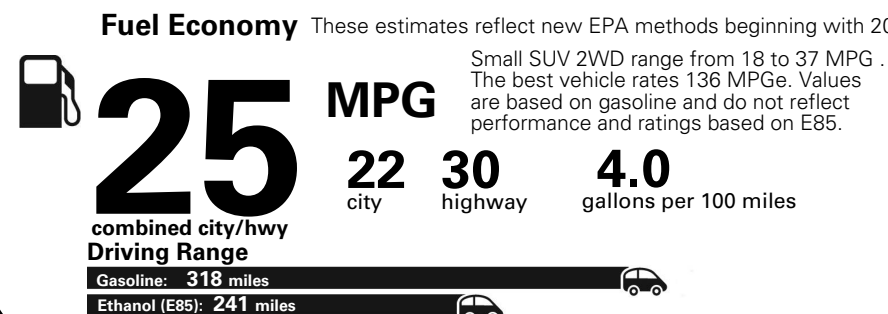

MANUFACTURER'S SUGGESTED RETAIL PRICE OF THIS MODEL INCLUDING DEALER PREPARATION

Base Price: **\$21,945**

JEEP RENEGADE LATITUDE 4X2

Exterior Color: Black Exterior Paint
Interior Color: Black Interior Colors
Interior: Premium Cloth Bucket Seats
Engine: 2.4-Liter I4 MultiAir® Engine
Transmission: 9-Speed 948TE Automatic Transmission

Fuel Economy and Environment

**Flexible Fuel Vehicle
Gasoline-Ethanol (E85)**

**You spend
\$500**
in fuel costs
over 5 years
compared to the
average new vehicle.

**Annual fuel cost
\$1,450**

Actual results will vary for many reasons, including driving conditions and how you drive and maintain your vehicle. The average new vehicle gets 27 MPG and cost \$6,750 to fuel over 5 years. Cost estimates are based on 15,000 miles per year at \$2.40 per gallon. This is a dual fueled automobile. MPGe is miles per gasoline gallon equivalent. Vehicle emissions are a significant cause of climate change and smog.