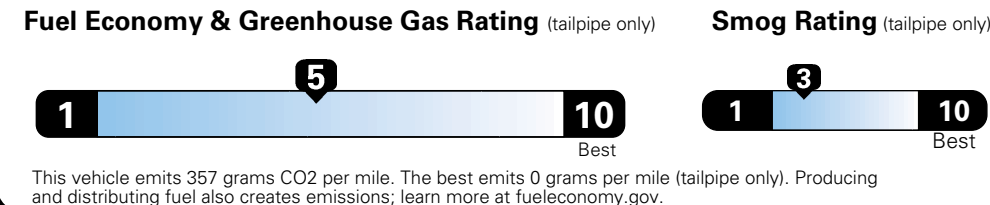

MANUFACTURER'S SUGGESTED RETAIL PRICE OF THIS MODEL INCLUDING DEALER PREPARATION

Base Price: **\$21,945**

JEEP RENEGADE LATITUDE 4X2

Exterior Color: Black Exterior Paint
Interior Color: Black Interior Colors
Interior: Premium Cloth Bucket Seats
Engine: 2.4-Liter I4 MultiAir® Engine
Transmission: 9-Speed 948TE Automatic Transmission

Fuel Economy and Environment

**Flexible Fuel Vehicle
Gasoline-Ethanol (E85)**

**You spend
\$500**
in fuel costs
over 5 years
compared to the
average new vehicle.

**Annual fuel cost
\$1,450**

Actual results will vary for many reasons, including driving conditions and how you drive and maintain your vehicle. The average new vehicle gets 27 MPG and cost \$6,750 to fuel over 5 years. Cost estimates are based on 15,000 miles per year at \$2.40 per gallon. This is a dual fueled automobile. MPGe is miles per gasoline gallon equivalent. Vehicle emissions are a significant cause of climate change and smog.