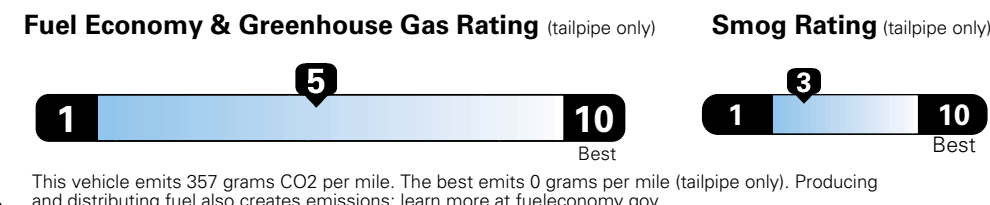

## Fuel Economy and Environment

**Flexible Fuel Vehicle  
 Gasoline-Ethanol (E85)**

**You spend  
 \$500  
 in fuel costs  
 over 5 years  
 compared to the  
 average new vehicle.**

**Annual fuel cost  
 \$1,450**

Actual results will vary for many reasons, including driving conditions and how you drive and maintain your vehicle. The average new vehicle gets 27 MPG and cost \$6,750 to fuel over 5 years. Cost estimates are based on 15,000 miles per year at \$2.40 per gallon. This is a dual fueled automobile. MPGe is miles per gasoline gallon equivalent. Vehicle emissions are a significant cause of climate change and smog.