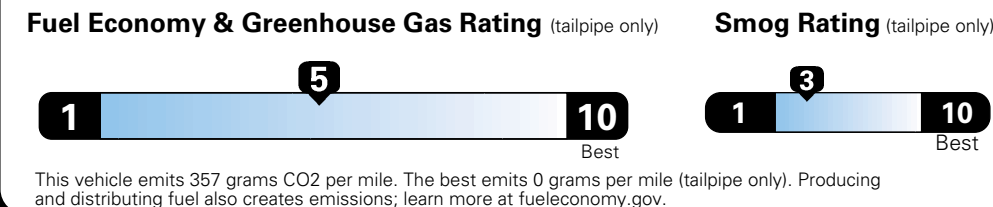

MANUFACTURER'S SUGGESTED RETAIL PRICE OF THIS MODEL INCLUDING DEALER PREPARATION

Base Price: \$21,945

JEOP RENEGADE LATITUDE 4X2
Exterior Color: Granite Crystal Metallic Clear-Coat Exterior Paint
Interior Color: Black Interior Colors
Interior: Premium Cloth Bucket Seats
Engine: 2.4-Liter I4 MultiAir® Engine
Transmission: 9-Speed 948TE Automatic Transmission

For more information visit: www.jeep.com
 or call 1-877-IAM-JEEP

FCA US LLC

Fuel Economy and Environment

**Flexible Fuel Vehicle
 Gasoline-Ethanol (E85)**

**You spend
 \$500**
 in fuel costs
 over 5 years
 compared to the
 average new vehicle.

**Annual fuel cost
 \$1,450**

Actual results will vary for many reasons, including driving conditions and how you drive and maintain your vehicle. The average new vehicle gets 27 MPG and cost \$6,750 to fuel over 5 years. Cost estimates are based on 15,000 miles per year at \$2.40 per gallon. This is a dual fueled automobile. MPGe is miles per gasoline gallon equivalent. Vehicle emissions are a significant cause of climate change and smog.