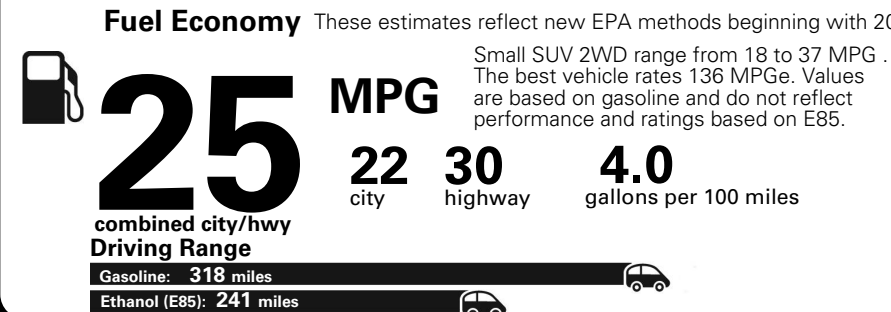

MANUFACTURER'S SUGGESTED RETAIL PRICE OF THIS MODEL INCLUDING DEALER PREPARATION

Base Price: \$21,945

JEOP RENEGADE LATITUDE 4X2
Exterior Color: Glacier Metallic Exterior Paint
Interior Color: Black Interior Colors
Interior: Premium Cloth Bucket Seats
Engine: 2.4-Liter I4 MultiAir® Engine
Transmission: 9-Speed 948TE Automatic Transmission
STANDARD EQUIPMENT (UNLESS REPLACED BY OPTIONAL EQUIPMENT)
 FUNCTIONAL/SAFETY FEATURES

Fuel Economy and Environment

**Flexible Fuel Vehicle
 Gasoline-Ethanol (E85)**

**You spend
 \$500
 in fuel costs
 over 5 years
 compared to the
 average new vehicle.**

**Annual fuel cost
 \$1,450**

Actual results will vary for many reasons, including driving conditions and how you drive and maintain your vehicle. The average new vehicle gets 27 MPG and cost \$6,750 to fuel over 5 years. Cost estimates are based on 15,000 miles per year at \$2.40 per gallon. This is a dual fueled automobile. MPGe is miles per gasoline gallon equivalent. Vehicle emissions are a significant cause of climate change and smog.