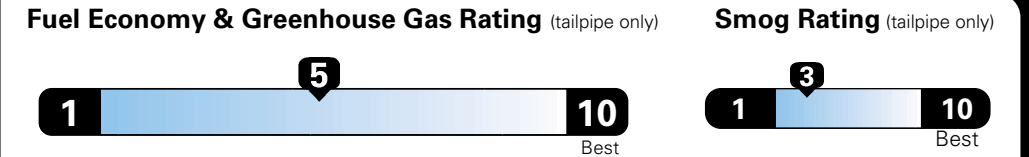

MANUFACTURER'S SUGGESTED RETAIL PRICE OF THIS MODEL INCLUDING DEALER PREPARATION

Base Price: \$21,945

JEOP RENEGADE LATITUDE 4X2
Exterior Color: Glacier Metallic Exterior Paint
Interior Color: Black Interior Colors
Interior: Premium Cloth Bucket Seats
Engine: 2.4-Liter I4 MultiAir® Engine
Transmission: 9-Speed 948TE Automatic Transmission
STANDARD EQUIPMENT (UNLESS REPLACED BY OPTIONAL EQUIPMENT)
 FUNCTIONAL/SAFETY FEATURES

Fuel Economy and Environment

**Flexible Fuel Vehicle
 Gasoline-Ethanol (E85)**

**You spend
 \$500
 in fuel costs
 over 5 years
 compared to the
 average new vehicle.**

**Annual fuel cost
 \$1,450**

Actual results will vary for many reasons, including driving conditions and how you drive and maintain your vehicle. The average new vehicle gets 27 MPG and cost \$6,750 to fuel over 5 years. Cost estimates are based on 15,000 miles per year at \$2.40 per gallon. This is a dual fueled automobile. MPGe is miles per gasoline gallon equivalent. Vehicle emissions are a significant cause of climate change and smog.