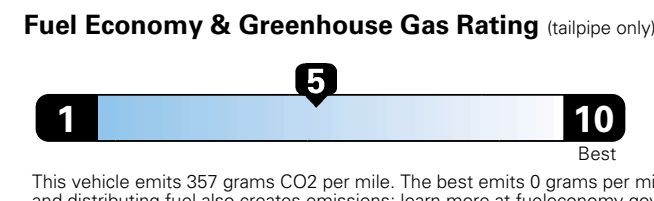

MANUFACTURER'S SUGGESTED RETAIL PRICE OF THIS MODEL INCLUDING DEALER PREPARATION

**Base Price: \$21,945**

**JEOP RENEGADE LATITUDE 4X2**  
**Exterior Color:** Alpine White Exterior Paint  
**Interior Color:** Black Interior Colors  
**Interior:** Premium Cloth Bucket Seats  
**Engine:** 2.4L I4 M-Air Engine  
**Transmission:** 9-Speed 948TE Automatic Transmission

## Fuel Economy and Environment

Gasoline Vehicle

**Fuel Economy** These estimates reflect new EPA methods beginning with 2017 models.

**25 MPG** combined city/hwy  
 22 city 30 highway  
 4.0 gallons per 100 miles

Small SUV 2WD range from 18 to 37 MPG .  
 The best vehicle rates 136 MPGe.

**You spend \$500**  
 in fuel costs  
 over 5 years  
 compared to the  
 average new vehicle.

**Annual fuel cost \$1,450**

Actual results will vary for many reasons, including driving conditions and how you drive and maintain your vehicle. The average new vehicle gets 27 MPG and cost \$6,750 to fuel over 5 years. Cost estimates are based on 15,000 miles per year at \$2.40 per gallon. MPGe is miles per gasoline gallon equivalent. Vehicle emissions are a significant cause of climate change and smog.