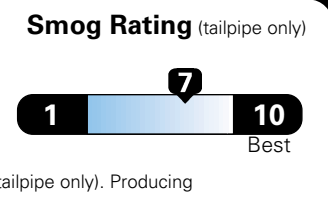

Blind-Spot and Cross-Path Detection
High Intensity Discharge Headlamps
Rain Sensitive Windshield Wipers
Security Alarm
Tonneau Cover

Passive Entry Remote-Start Package $395
Passive Entry / Keyless Go™
Remote-Start System (N/A w/Manual Transmission)

Uconnect® 8.4 NAV Group $1,345
8.4-Inch Touchscreen Display
1-Year SiriusXM® Guardian Service

SiriusXM® Traffic Plus
Uconnect® 4C NAV with 8.4-Inch Display
Cluster 7.0-Inch TFT Color Display
GPS Navigation
HD™ Radio

For Details, Visit www.DriveUconnect.com
SiriusXM® Travel Link 5-Year Travel Link Sub $1,530
2.4L I4 M-Air Engine

17-Inch x 7.0-Inch Aluminum Wheels
215/60R17 BSW All Season Touring Tires
Full Size Temporary Use Spare Tire $345

Destination Charge $1,495

TOTAL PRICE: * $28,995

WARRANTY COVERAGE

5-year or 60,000-mile Powertrain Limited Warranty.
3-year or 36,000-mile Basic Limited Warranty.
Ask Dealer for a copy of the limited warranties or see your owner's manual for details.

**5 YEAR / 60,000 MILE
POWERTRAIN WARRANTY**

Fuel Economy and Environment

Gasoline Vehicle

Fuel Economy These estimates reflect new EPA methods beginning with 2017 models.

25 MPG combined city/hwy
22 city 30 highway
4.0 gallons per 100 miles

Small SUV 2WD range from 18 to 37 MPG .
The best vehicle rates 136 MPGe.

You spend $500
in fuel costs
over 5 years
compared to the
average new vehicle.

Annual fuel cost $1,450

Actual results will vary for many reasons, including driving conditions and how you drive and maintain your vehicle. The average new vehicle gets 27 MPG and cost $6,750 to fuel over 5 years. Cost estimates are based on 15,000 miles per year at $2.40 per gallon. MPGe is miles per gasoline gallon equivalent. Vehicle emissions are a significant cause of climate change and smog.

fuelconomy.gov
Calculate personalized estimates and compare vehicles