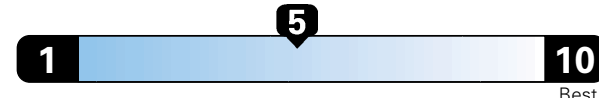

Fuel Economy & Greenhouse Gas Rating (tailpipe only)

This vehicle emits 357 grams CO2 per mile. The best emits 0 grams per mile (tailpipe only). Producing and distributing fuel also creates emissions; learn more at fuelconomy.gov.