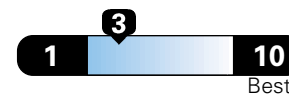

Smog Rating (tailpipe only)