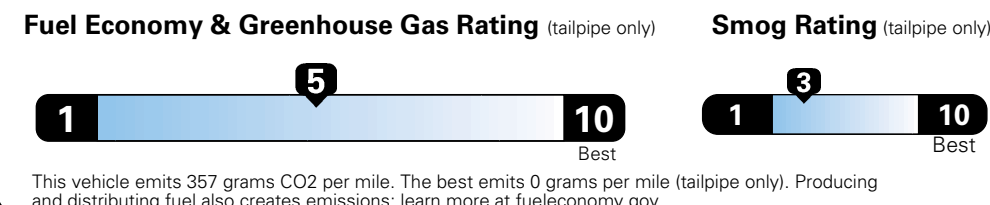

## Fuel Economy and Environment

**Flexible Fuel Vehicle  
 Gasoline-Ethanol (E85)**

**You spend  
 \$500**  
 in fuel costs  
 over 5 years  
 compared to the  
 average new vehicle.

**Annual fuel cost  
 \$1,450**

Actual results will vary for many reasons, including driving conditions and how you drive and maintain your vehicle. The average new vehicle gets 27 MPG and cost \$6,750 to fuel over 5 years. Cost estimates are based on 15,000 miles per year at \$2.40 per gallon. This is a dual fueled automobile. MPGe is miles per gasoline gallon equivalent. Vehicle emissions are a significant cause of climate change and smog.