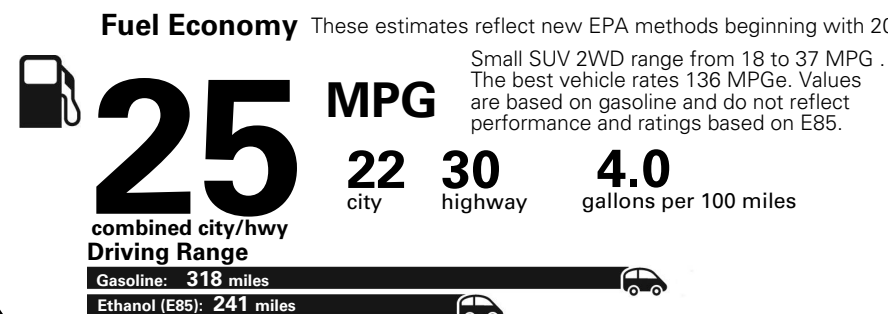

MANUFACTURER'S SUGGESTED RETAIL PRICE OF THIS MODEL INCLUDING DEALER PREPARATION

Base Price: \$21,945

JEOP RENEGADE LATITUDE 4X2
Exterior Color: Omaha Orange Exterior Paint
Interior Color: Black Interior Colors
Interior: Premium Cloth Bucket Seats
Engine: 2.4-Liter I4 MultiAir® Engine
Transmission: 9-Speed 948TE Automatic Transmission

For more information visit: www.jeep.com
 or call 1-877-IAM-JEEP

FCA US LLC

Fuel Economy and Environment

**Flexible Fuel Vehicle
 Gasoline-Ethanol (E85)**

**You spend
 \$500**
 in fuel costs
 over 5 years
 compared to the
 average new vehicle.