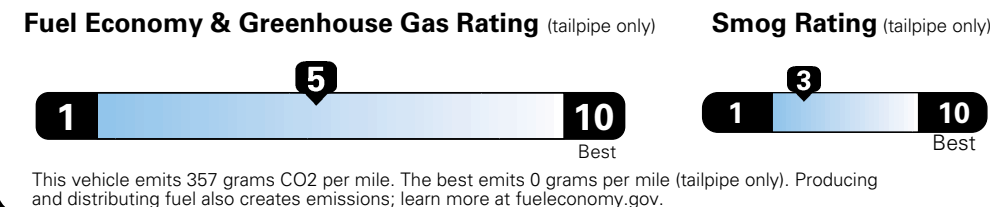

MANUFACTURER'S SUGGESTED RETAIL PRICE OF THIS MODEL INCLUDING DEALER PREPARATION

Base Price: \$21,945

JEOP RENEGADE LATITUDE 4X2
Exterior Color: Omaha Orange Exterior Paint
Interior Color: Black Interior Colors
Interior: Premium Cloth Bucket Seats
Engine: 2.4-Liter I4 MultiAir® Engine
Transmission: 9-Speed 948TE Automatic Transmission

For more information visit: www.jeep.com
 or call 1-877-IAM-JEEP

FCA US LLC

Fuel Economy and Environment

**Flexible Fuel Vehicle
 Gasoline-Ethanol (E85)**

**You spend
 \$500**
 in fuel costs
 over 5 years
 compared to the
 average new vehicle.

**Annual fuel cost
 \$1,450**

Actual results will vary for many reasons, including driving conditions and how you drive and maintain your vehicle. The average new vehicle gets 27 MPG and cost \$6,750 to fuel over 5 years. Cost estimates are based on 15,000 miles per year at \$2.40 per gallon. This is a dual fueled automobile. MPGe is miles per gasoline gallon equivalent. Vehicle emissions are a significant cause of climate change and smog.