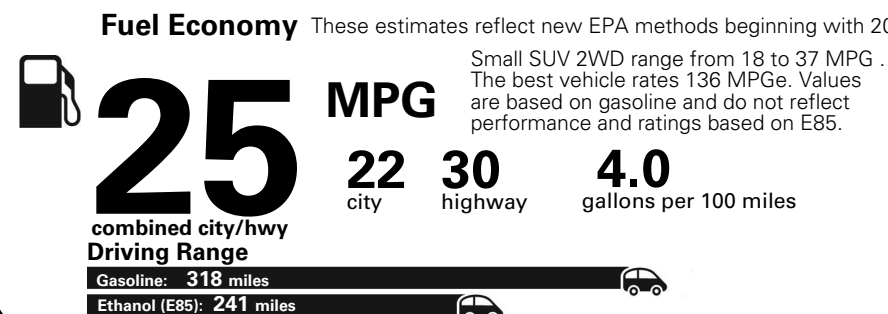

MANUFACTURER'S SUGGESTED RETAIL PRICE OF THIS MODEL INCLUDING DEALER PREPARATION

Base Price: \$21,945

JEOP RENEGADE LATITUDE 4X2
Exterior Color: Jetset Blue Exterior Paint
Interior Color: Black Interior Colors
Interior: Deluxe Cloth High-Back Bucket Seats
Engine: 2.4-Liter I4 MultiAir® Engine
Transmission: 9-Speed 948TE Automatic Transmission

For more information visit: www.jeep.com
 or call 1-877-IAM-JEEP

FCA US LLC

Fuel Economy and Environment

**E85 Flexible Fuel Vehicle
 Gasoline-Ethanol (E85)**

You spend \$500
 in fuel costs over 5 years compared to the average new vehicle.