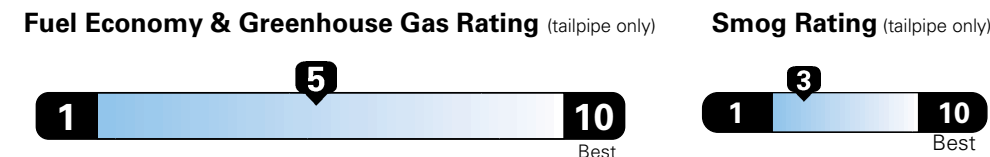

MANUFACTURER'S SUGGESTED RETAIL PRICE OF THIS MODEL INCLUDING DEALER PREPARATION

Base Price: \$21,945

JEOP RENEGADE LATITUDE 4X2
Exterior Color: Jetset Blue Exterior Paint
Interior Color: Black Interior Colors
Interior: Deluxe Cloth High-Back Bucket Seats
Engine: 2.4-Liter I4 MultiAir® Engine
Transmission: 9-Speed 948TE Automatic Transmission

For more information visit: www.jeep.com
 or call 1-877-IAM-JEEP

FCA US LLC

Fuel Economy and Environment

**E85 Flexible Fuel Vehicle
 Gasoline-Ethanol (E85)**

You spend \$500
 in fuel costs over 5 years compared to the average new vehicle.

Annual fuel cost \$1,450

Actual results will vary for many reasons, including driving conditions and how you drive and maintain your vehicle. The average new vehicle gets 27 MPG and cost \$6,750 to fuel over 5 years. Cost estimates are based on 15,000 miles per year at \$2.40 per gallon. This is a dual fueled automobile. MPGe is miles per gasoline gallon equivalent. Vehicle emissions are a significant cause of climate change and smog.