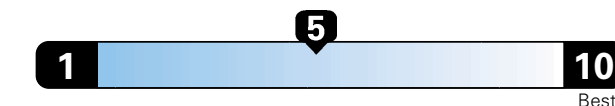

This vehicle emits 357 grams CO2 per mile. The best emits 0 grams per mile (tailpipe only). Producing and distributing fuel also creates emissions; learn more at fuelconomy.gov.

Smog Rating (tailpipe only)