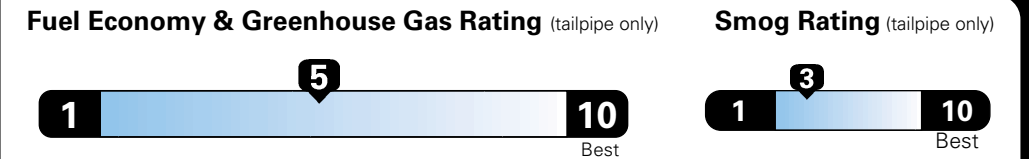

MANUFACTURER'S SUGGESTED RETAIL PRICE OF THIS MODEL INCLUDING DEALER PREPARATION

Base Price: \$21,945

JEEP RENEGADE LATITUDE 4X2
Exterior Color: Alpine White Exterior Paint
Interior Color: Black Interior Colors
Interior: Premium Cloth Bucket Seats
Engine: 2.4-Liter I4 MultiAir® Engine
Transmission: 9-Speed 948TE Automatic Transmission

Fuel Economy and Environment

**E85 Flexible Fuel Vehicle
Gasoline-Ethanol (E85)**

You spend \$500
 in fuel costs over 5 years compared to the average new vehicle.

Annual fuel cost \$1,450

Actual results will vary for many reasons, including driving conditions and how you drive and maintain your vehicle. The average new vehicle gets 27 MPG and cost \$6,750 to fuel over 5 years. Cost estimates are based on 15,000 miles per year at \$2.40 per gallon. This is a dual fueled automobile. MPGe is miles per gasoline gallon equivalent. Vehicle emissions are a significant cause of climate change and smog.