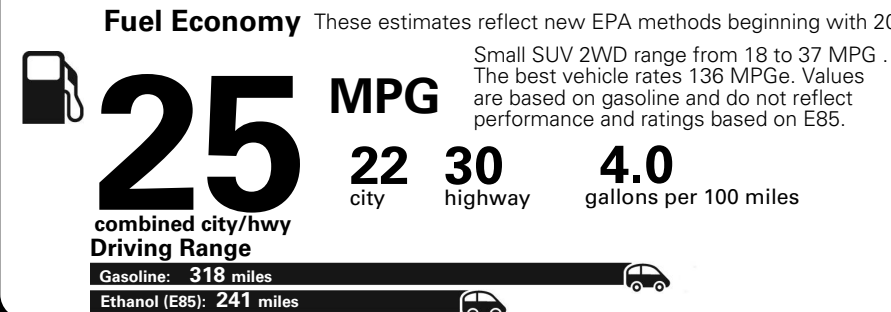

MANUFACTURER'S SUGGESTED RETAIL PRICE OF THIS MODEL INCLUDING DEALER PREPARATION

Base Price: \$21,945

JEEP RENEGADE LATITUDE 4X2
Exterior Color: Alpine White Exterior Paint
Interior Color: Black Interior Colors
Interior: Premium Cloth Bucket Seats
Engine: 2.4-Liter I4 MultiAir® Engine
Transmission: 9-Speed 948TE Automatic Transmission

Fuel Economy and Environment

**E85 Flexible Fuel Vehicle
Gasoline-Ethanol (E85)**

You spend \$500
 in fuel costs over 5 years compared to the average new vehicle.

Annual fuel cost \$1,450

Actual results will vary for many reasons, including driving conditions and how you drive and maintain your vehicle. The average new vehicle gets 27 MPG and cost \$6,750 to fuel over 5 years. Cost estimates are based on 15,000 miles per year at \$2.40 per gallon. This is a dual fueled automobile. MPGe is miles per gasoline gallon equivalent. Vehicle emissions are a significant cause of climate change and smog.