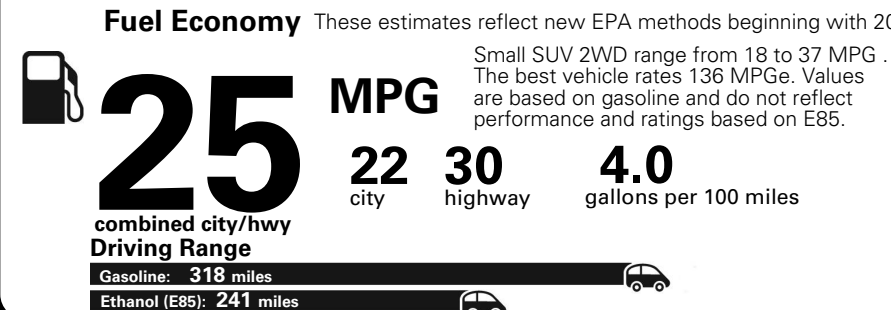

MANUFACTURER'S SUGGESTED RETAIL PRICE OF THIS MODEL INCLUDING DEALER PREPARATION

Base Price: \$21,945

JEOP RENEGADE LATITUDE 4X2
Exterior Color: Granite Crystal Metallic Clear-Coat Exterior Paint
Interior Color: Black / Ski Gray Interior Color
Interior: Premium Cloth Bucket Seats
Engine: 2.4-Liter I4 MultiAir® Engine
Transmission: 9-Speed 948TE Automatic Transmission

Fuel Economy and Environment

**Flexible Fuel Vehicle
 Gasoline-Ethanol (E85)**

**You spend
 \$500
 in fuel costs
 over 5 years**
 compared to the average new vehicle.

**Annual fuel cost
 \$1,450**

Fuel Economy & Greenhouse Gas Rating (tailpipe only)