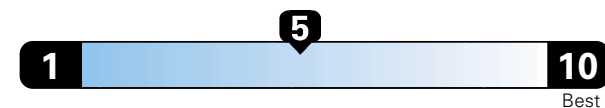

MANUFACTURER'S SUGGESTED RETAIL PRICE OF THIS MODEL INCLUDING DEALER PREPARATION

Base Price: \$21,945

JEOP RENEGADE LATITUDE 4X2
Exterior Color: Granite Crystal Metallic Clear-Coat Exterior Paint
Interior Color: Black / Ski Gray Interior Color
Interior: Premium Cloth Bucket Seats
Engine: 2.4-Liter I4 MultiAir® Engine
Transmission: 9-Speed 948TE Automatic Transmission

Fuel Economy and Environment

**Flexible Fuel Vehicle
 Gasoline-Ethanol (E85)**

**You spend
 \$500
 in fuel costs
 over 5 years**
 compared to the average new vehicle.

**Annual fuel cost
 \$1,450**

Fuel Economy & Greenhouse Gas Rating (tailpipe only)