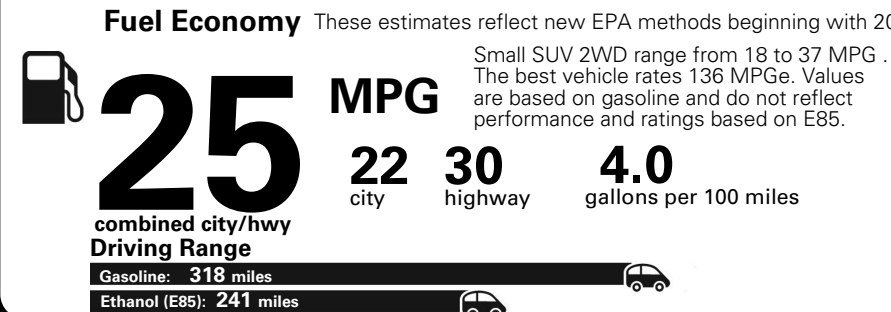

MANUFACTURER'S SUGGESTED RETAIL PRICE OF THIS MODEL INCLUDING DEALER PREPARATION

Base Price: \$21,945

JEOP RENEGADE LATITUDE 4X2
Exterior Color: Anvil (Vr-385/A)
Interior Color: Black
Interior: Deluxe Cloth High-Back Bucket Seats
Engine: 2.4L I4 MultiAir Engine
Transmission: 9-Spd 948TE Auto Transmission
STANDARD EQUIPMENT (UNLESS REPLACED BY OPTIONAL EQUIPMENT)

Fuel Economy and Environment

**Flexible Fuel Vehicle
Gasoline-Ethanol (E85)**

You spend \$500
 in fuel costs over 5 years compared to the average new vehicle.

Annual fuel cost \$1,450

Fuel Economy & Greenhouse Gas Rating (tailpipe only)