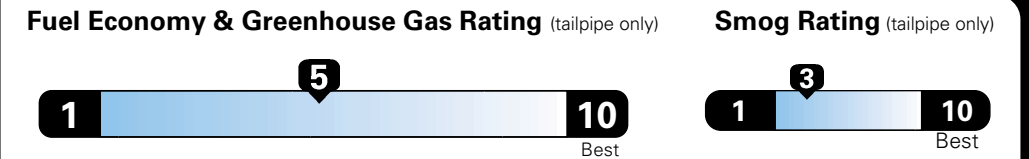

MANUFACTURER'S SUGGESTED RETAIL PRICE OF THIS MODEL INCLUDING DEALER PREPARATION

Base Price: \$22,095

JEOP RENEGADE LATITUDE 4X2
Exterior Color: Glacier Metallic Exterior Paint
Interior Color: Black Interior Colors
Interior: Premium Cloth Bucket Seats
Engine: 2.4-Liter I4 MultiAir[®] Engine
Transmission: 9-Speed 948TE Automatic Transmission

For more information visit: www.jeep.com
 or call 1-877-IAM-JEEP

FCA US LLC

Fuel Economy and Environment

**E85 Flexible Fuel Vehicle
 Gasoline-Ethanol (E85)**

**You spend
 \$500**
 in fuel costs
 over 5 years
 compared to the
 average new vehicle.

**Annual fuel cost
 \$1,450**

Actual results will vary for many reasons, including driving conditions and how you drive and maintain your vehicle. The average new vehicle gets 27 MPG and cost \$6,750 to fuel over 5 years. Cost estimates are based on 15,000 miles per year at \$2.40 per gallon. This is a dual fueled automobile. MPGe is miles per gasoline gallon equivalent. Vehicle emissions are a significant cause of climate change and smog.