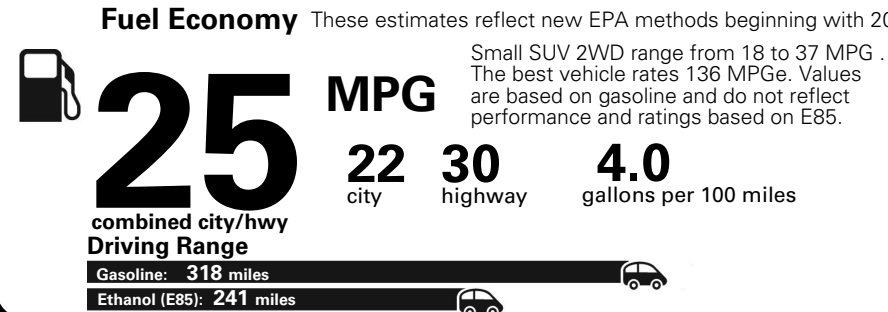

MANUFACTURER'S SUGGESTED RETAIL PRICE OF THIS MODEL INCLUDING DEALER PREPARATION

Base Price: \$22,095

JEOP RENEGADE LATITUDE 4X2
Exterior Color: Glacier Metallic Exterior Paint
Interior Color: Black Interior Colors
Interior: Premium Cloth Bucket Seats
Engine: 2.4-Liter I4 MultiAir[®] Engine
Transmission: 9-Speed 948TE Automatic Transmission

For more information visit: www.jeep.com
 or call 1-877-IAM-JEEP

FCA US LLC

Fuel Economy and Environment

**E85 Flexible Fuel Vehicle
 Gasoline-Ethanol (E85)**

**You spend
 \$500**
 in fuel costs
 over 5 years
 compared to the
 average new vehicle.