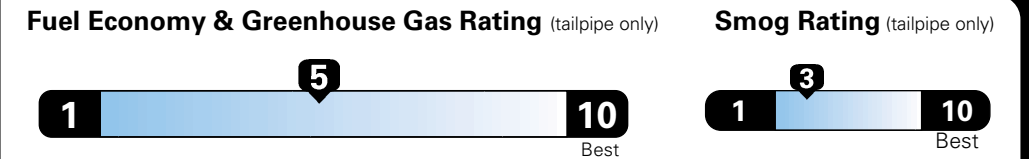

MANUFACTURER'S SUGGESTED RETAIL PRICE OF THIS MODEL INCLUDING DEALER PREPARATION

Base Price: \$22,095

JEOP RENEGADE LATITUDE 4X2
Exterior Color: Omaha Orange Exterior Paint
Interior Color: Black Interior Colors
Interior: Premium Cloth Bucket Seats
Engine: 2.4-Liter I4 MultiAir® Engine
Transmission: 9-Speed 948TE Automatic Transmission

For more information visit: www.jeep.com
 or call 1-877-IAM-JEEP

FCA US LLC

Fuel Economy and Environment

**E85 Flexible Fuel Vehicle
 Gasoline-Ethanol (E85)**

**You spend
 \$500**
 in fuel costs
 over 5 years
 compared to the
 average new vehicle.

**Annual fuel cost
 \$1,450**

Actual results will vary for many reasons, including driving conditions and how you drive and maintain your vehicle. The average new vehicle gets 27 MPG and cost \$6,750 to fuel over 5 years. Cost estimates are based on 15,000 miles per year at \$2.40 per gallon. This is a dual fueled automobile. MPGe is miles per gasoline gallon equivalent. Vehicle emissions are a significant cause of climate change and smog.