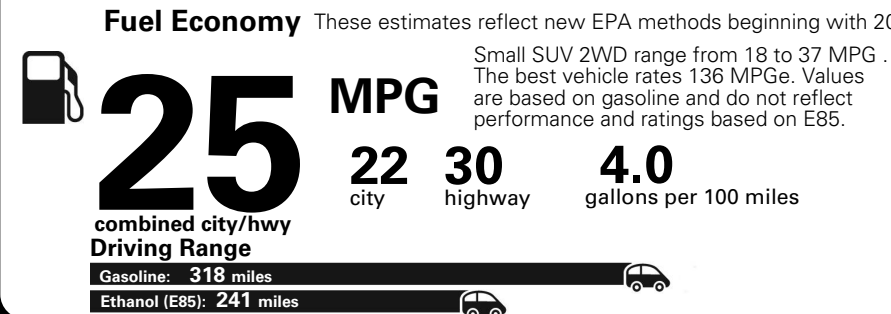

MANUFACTURER'S SUGGESTED RETAIL PRICE OF THIS MODEL INCLUDING DEALER PREPARATION

Base Price: \$22,095

JEOP RENEGADE LATITUDE 4X2
Exterior Color: Omaha Orange Exterior Paint
Interior Color: Black Interior Colors
Interior: Premium Cloth Bucket Seats
Engine: 2.4-Liter I4 MultiAir® Engine
Transmission: 9-Speed 948TE Automatic Transmission

For more information visit: www.jeep.com
 or call 1-877-IAM-JEEP

FCA US LLC

Fuel Economy and Environment

**E85 Flexible Fuel Vehicle
 Gasoline-Ethanol (E85)**

**You spend
 \$500**
 in fuel costs
 over 5 years
 compared to the
 average new vehicle.