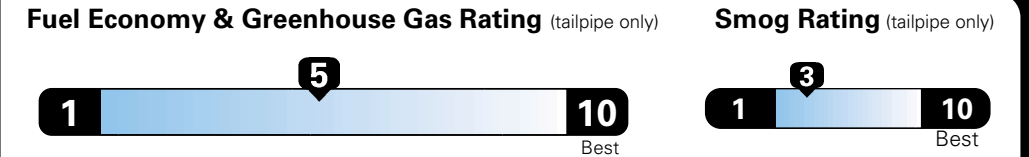

MANUFACTURER'S SUGGESTED RETAIL PRICE OF THIS MODEL INCLUDING DEALER PREPARATION

Base Price: \$22,095

JEOP RENEGADE LATITUDE 4X2
Exterior Color: Glacier Metallic Exterior Paint
Interior Color: Black Interior Colors
Interior: Premium Cloth Bucket Seats
Engine: 2.4-Liter I4 MultiAir® Engine
Transmission: 9-Speed 948TE Automatic Transmission

Fuel Economy and Environment

**Flexible Fuel Vehicle
Gasoline-Ethanol (E85)**

You spend \$500
 in fuel costs over 5 years compared to the average new vehicle.

Annual fuel cost \$1,450

Actual results will vary for many reasons, including driving conditions and how you drive and maintain your vehicle. The average new vehicle gets 27 MPG and cost \$6,750 to fuel over 5 years. Cost estimates are based on 15,000 miles per year at \$2.40 per gallon. This is a dual fueled automobile. MPGe is miles per gasoline gallon equivalent. Vehicle emissions are a significant cause of climate change and smog.