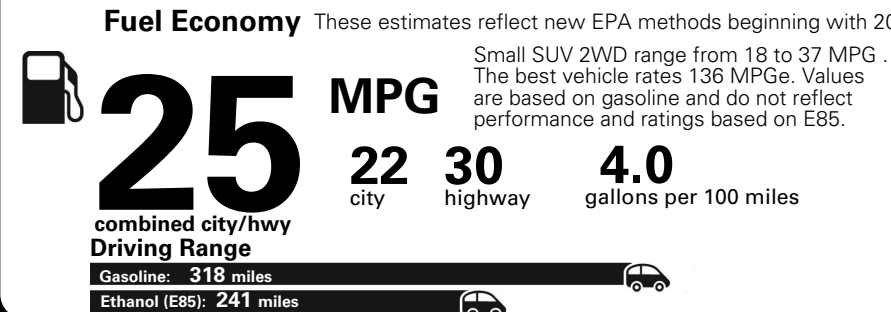

MANUFACTURER'S SUGGESTED RETAIL PRICE OF THIS MODEL INCLUDING DEALER PREPARATION

Base Price: \$22,095

JEOP RENEGADE LATITUDE 4X2
Exterior Color: Glacier Metallic Exterior Paint
Interior Color: Black Interior Colors
Interior: Premium Cloth Bucket Seats
Engine: 2.4-Liter I4 MultiAir® Engine
Transmission: 9-Speed 948TE Automatic Transmission

**5 YEAR / 60,000 MILE
POWERTRAIN WARRANTY**

Assembly Point/Port of Entry: JACKSONVILLE, FLORIDA U.S.A. S.L. SHIP TO: SOLD TO:
 VIN: ZAC-CJABB3JP-J30751 L4-VON: 7076 1002

THIS LABEL IS ADDED TO THIS VEHICLE TO COMPLY WITH FEDERAL LAW. THE LABEL CANNOT BE REMOVED OR ALTERED PRIOR TO DELIVERY TO THE ULTIMATE PURCHASER.

Fuel Economy and Environment

**Flexible Fuel Vehicle
Gasoline-Ethanol (E85)**

You spend \$500
 in fuel costs over 5 years compared to the average new vehicle.

Annual fuel cost \$1,450

Actual results will vary for many reasons, including driving conditions and how you drive and maintain your vehicle. The average new vehicle gets 27 MPG and cost \$6,750 to fuel over 5 years. Cost estimates are based on 15,000 miles per year at \$2.40 per gallon. This is a dual fueled automobile. MPGe is miles per gasoline gallon equivalent. Vehicle emissions are a significant cause of climate change and smog.