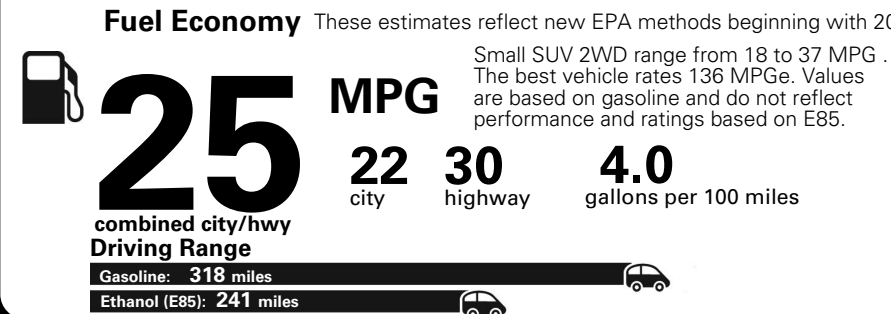

MANUFACTURER'S SUGGESTED RETAIL PRICE OF THIS MODEL INCLUDING DEALER PREPARATION

Base Price: \$22,095

JEOP RENEGADE LATITUDE 4X2
Exterior Color: Alpine White Exterior Paint
Interior Color: Black Interior Colors
Interior: Premium Cloth Bucket Seats
Engine: 2.4-Liter I4 MultiAir® Engine
Transmission: 9-Speed 948TE Automatic Transmission
STANDARD EQUIPMENT (UNLESS REPLACED BY OPTIONAL EQUIPMENT)

For more information visit: www.jeep.com
 or call 1-877-IAM-JEEP

FCA US LLC

Fuel Economy and Environment

**E85 Flexible Fuel Vehicle
 Gasoline-Ethanol (E85)**

You spend \$500
 in fuel costs over 5 years compared to the average new vehicle.