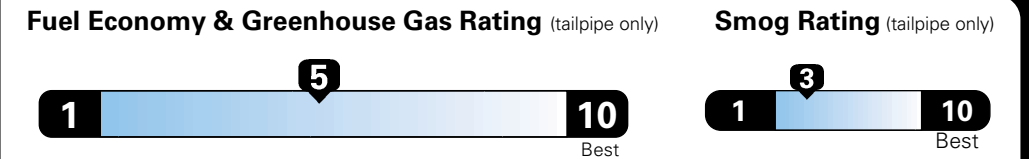

MANUFACTURER'S SUGGESTED RETAIL PRICE OF THIS MODEL INCLUDING DEALER PREPARATION

Base Price: \$22,095

JEOP RENEGADE LATITUDE 4X2
Exterior Color: Alpine White Exterior Paint
Interior Color: Black Interior Colors
Interior: Premium Cloth Bucket Seats
Engine: 2.4-Liter I4 MultiAir® Engine
Transmission: 9-Speed 948TE Automatic Transmission
STANDARD EQUIPMENT (UNLESS REPLACED BY OPTIONAL EQUIPMENT)

For more information visit: www.jeep.com
 or call 1-877-IAM-JEEP

FCA US LLC

Fuel Economy and Environment

**E85 Flexible Fuel Vehicle
 Gasoline-Ethanol (E85)**

You spend \$500
 in fuel costs over 5 years compared to the average new vehicle.

Annual fuel cost \$1,450

Actual results will vary for many reasons, including driving conditions and how you drive and maintain your vehicle. The average new vehicle gets 27 MPG and cost \$6,750 to fuel over 5 years. Cost estimates are based on 15,000 miles per year at \$2.40 per gallon. This is a dual fueled automobile. MPGe is miles per gasoline gallon equivalent. Vehicle emissions are a significant cause of climate change and smog.