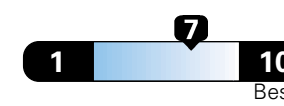

Smog Rating (tailpipe only)

This vehicle emits 357 grams CO2 per mile. The best emits 0 grams per mile (tailpipe only). Producing and distributing fuel also creates emissions; learn more at fuel economy.gov.

Actual results will vary for many reasons, including driving conditions and how you drive and maintain your vehicle. The average new vehicle gets 27 MPG and cost $6,750 to fuel over 5 years. Cost estimates are based on 15,000 miles per year at $2.40 per gallon. MPGe is miles per gasoline gallon equivalent. Vehicle emissions are a significant cause of climate change and smog.

fuel economy.gov

Calculate personalized estimates and compare vehicles