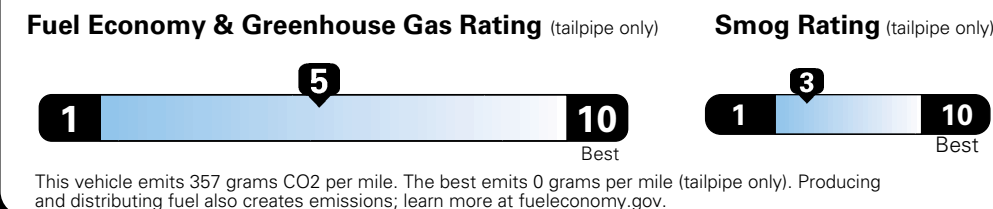

## Fuel Economy and Environment

**E85 Flexible Fuel Vehicle  
 Gasoline-Ethanol (E85)**

**You spend \$500**  
 in fuel costs over 5 years compared to the average new vehicle.

Actual results will vary for many reasons, including driving conditions and how you drive and maintain your vehicle. The average new vehicle gets 27 MPG and cost \$6,750 to fuel over 5 years. Cost estimates are based on 15,000 miles per year at \$2.40 per gallon. This is a dual fueled automobile. MPGe is miles per gasoline gallon equivalent. Vehicle emissions are a significant cause of climate change and smog.