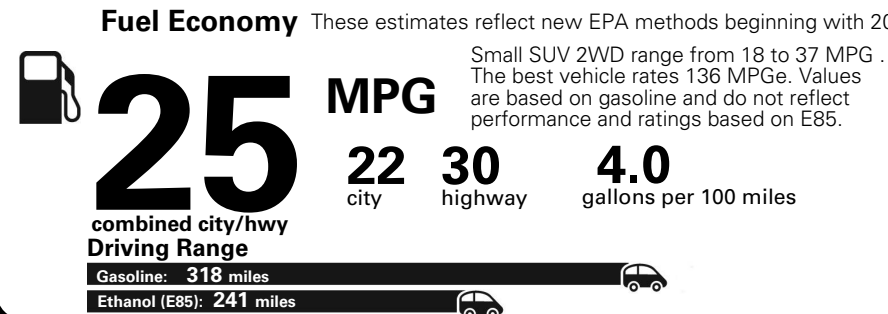

MANUFACTURER'S SUGGESTED RETAIL PRICE OF THIS MODEL INCLUDING DEALER PREPARATION

Base Price: \$22,095

JEOP RENEGADE LATITUDE 4X2
Exterior Color: Black Exterior Paint
Interior Color: Black Interior Colors
Interior: Premium Cloth Bucket Seats
Engine: 2.4-Liter I4 MultiAir[®] Engine
Transmission: 9-Speed 948TE Automatic Transmission

For more information visit: www.jeep.com
 or call 1-877-IAM-JEEP

FCA US LLC

Fuel Economy and Environment

**Flexible Fuel Vehicle
 Gasoline-Ethanol (E85)**

**You spend
 \$500**
 in fuel costs
 over 5 years
 compared to the
 average new vehicle.