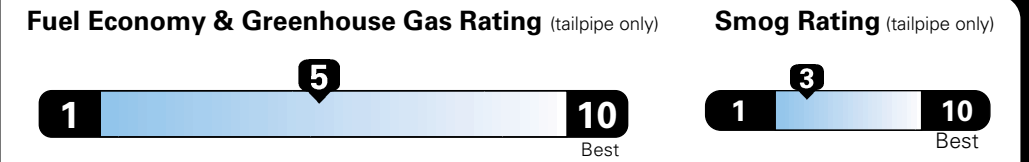

MANUFACTURER'S SUGGESTED RETAIL PRICE OF THIS MODEL INCLUDING DEALER PREPARATION

Base Price: \$22,095

JEOP RENEGADE LATITUDE 4X2
Exterior Color: Black Exterior Paint
Interior Color: Black Interior Colors
Interior: Premium Cloth Bucket Seats
Engine: 2.4-Liter I4 MultiAir[®] Engine
Transmission: 9-Speed 948TE Automatic Transmission

For more information visit: www.jeep.com
 or call 1-877-IAM-JEEP

FCA US LLC

Fuel Economy and Environment

**Flexible Fuel Vehicle
 Gasoline-Ethanol (E85)**

**You spend
 \$500**
 in fuel costs
 over 5 years
 compared to the
 average new vehicle.

**Annual fuel cost
 \$1,450**

Actual results will vary for many reasons, including driving conditions and how you drive and maintain your vehicle. The average new vehicle gets 27 MPG and cost \$6,750 to fuel over 5 years. Cost estimates are based on 15,000 miles per year at \$2.40 per gallon. This is a dual fueled automobile. MPGe is miles per gasoline gallon equivalent. Vehicle emissions are a significant cause of climate change and smog.