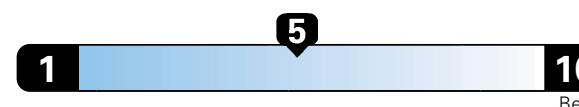

You spend

\$500

in fuel costs
over 5 years
compared to the
average new vehicle.

Annual fuel cost

\$1,450

Fuel Economy & Greenhouse Gas Rating (tailpipe only)

This vehicle emits 357 grams CO2 per mile. The best emits 0 grams per mile (tailpipe only). Producing and distributing fuel also creates emissions; learn more at fuel economy.gov.