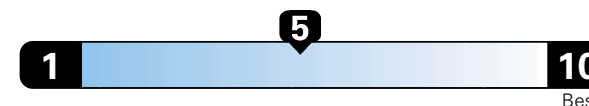

2018 MODEL YEAR

Jeep® RENEGADE LATITUDE FWD

For more information visit: www.jeep.com
or call 1-877-IAM-JEEP

FCA US LLC

THIS VEHICLE IS MANUFACTURED TO MEET SPECIFIC UNITED STATES REQUIREMENTS. THIS VEHICLE IS NOT MANUFACTURED FOR SALE OR REGISTRATION OUTSIDE OF THE UNITED STATES.

MANUFACTURER'S SUGGESTED RETAIL PRICE OF THIS MODEL INCLUDING DEALER PREPARATION

Base Price: $22,095

JEOP RENEGADE LATITUDE 4X2
Exterior Color: Black Exterior Paint
Interior Color: Black Interior Colors
Interior: Premium Cloth Bucket Seats
Engine: 2.4L I4 M-Air Engine
Transmission: 9-Speed 948TE Automatic Transmission

STANDARD EQUIPMENT (UNLESS REPLACED BY OPTIONAL EQUIPMENT)
FUNCTIONAL/SAFETY FEATURES

Advanced Multistage Front Airbags
Supplemental Side-Curtain Front and Rear Airbags
Supplemental Front Seat-Mounted Side Airbags
ParkView® Rear Back Up Camera
Keyless Go Push Button Start
Anti-Lock 4-Wheel Disc Brakes
Electric Park Brake
Electronic Stability Control
Electronic Roll Mitigation
All Speed Traction Control
Speed Control
Electric Power Steering
Capless Fuel Fill
Daytime Running Lamp System
Hill Start Assist
Tire Pressure Monitoring Display
Rear Window Wiper / Washer
Variable Intermittent Windshield Wipers