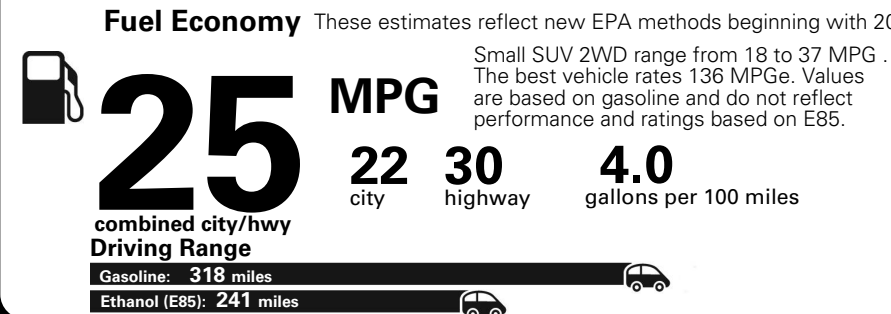

MANUFACTURER'S SUGGESTED RETAIL PRICE OF THIS MODEL INCLUDING DEALER PREPARATION

Base Price: \$22,095

JEOP RENEGADE LATITUDE 4X2
Exterior Color: Anvil Exterior Paint
Interior Color: Black Interior Colors
Interior: Premium Cloth Bucket Seats
Engine: 2.4-Liter I4 MultiAir® Engine
Transmission: 9-Speed 948TE Automatic Transmission

For more information visit: www.jeep.com
 or call 1-877-IAM-JEEP

FCA US LLC

Fuel Economy and Environment

**Flexible Fuel Vehicle
 Gasoline-Ethanol (E85)**

**You spend
 \$500**
 in fuel costs
 over 5 years
 compared to the
 average new vehicle.