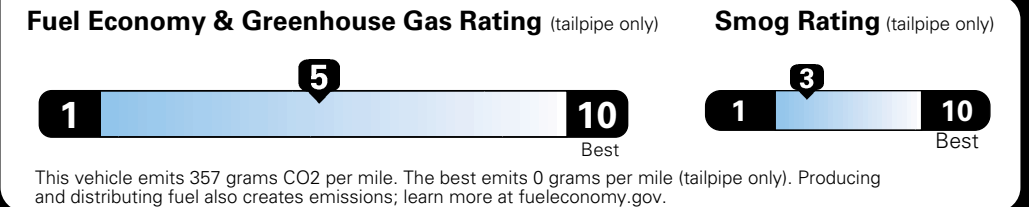

MANUFACTURER'S SUGGESTED RETAIL PRICE OF THIS MODEL INCLUDING DEALER PREPARATION

Base Price: \$22,095

JEOP RENEGADE LATITUDE 4X2
Exterior Color: Anvil Exterior Paint
Interior Color: Black Interior Colors
Interior: Premium Cloth Bucket Seats
Engine: 2.4-Liter I4 MultiAir® Engine
Transmission: 9-Speed 948TE Automatic Transmission

For more information visit: www.jeep.com
 or call 1-877-IAM-JEEP

FCA US LLC

Fuel Economy and Environment

**Flexible Fuel Vehicle
 Gasoline-Ethanol (E85)**

**You spend
 \$500**
 in fuel costs
 over 5 years
 compared to the
 average new vehicle.

**Annual fuel cost
 \$1,450**

Actual results will vary for many reasons, including driving conditions and how you drive and maintain your vehicle. The average new vehicle gets 27 MPG and cost \$6,750 to fuel over 5 years. Cost estimates are based on 15,000 miles per year at \$2.40 per gallon. This is a dual fueled automobile. MPGe is miles per gasoline gallon equivalent. Vehicle emissions are a significant cause of climate change and smog.