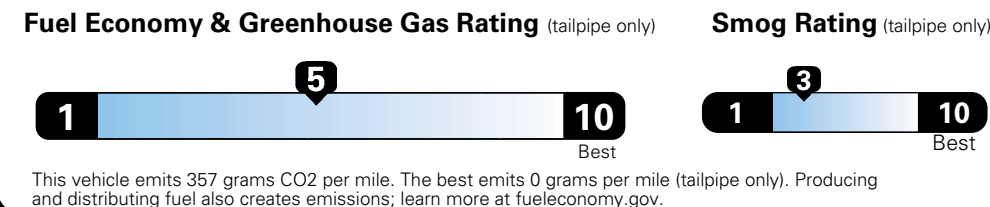

MANUFACTURER'S SUGGESTED RETAIL PRICE OF THIS MODEL INCLUDING DEALER PREPARATION

Base Price: \$22,095

JEOP RENEGADE LATITUDE 4X2
Exterior Color: Black Exterior Paint
Interior Color: Black Interior Colors
Interior: Premium Cloth Bucket Seats
Engine: 2.4-Liter I4 MultiAir[®] Engine
Transmission: 9-Speed 948TE Automatic Transmission

For more information visit: www.jeep.com
 or call 1-877-IAM-JEEP

FCA US LLC

Fuel Economy and Environment

**Flexible Fuel Vehicle
 Gasoline-Ethanol (E85)**

**You spend
 \$500**
 in fuel costs
 over 5 years
 compared to the
 average new vehicle.

**Annual fuel cost
 \$1,450**

Actual results will vary for many reasons, including driving conditions and how you drive and maintain your vehicle. The average new vehicle gets 27 MPG and cost \$6,750 to fuel over 5 years. Cost estimates are based on 15,000 miles per year at \$2.40 per gallon. This is a dual fueled automobile. MPGe is miles per gasoline gallon equivalent. Vehicle emissions are a significant cause of climate change and smog.