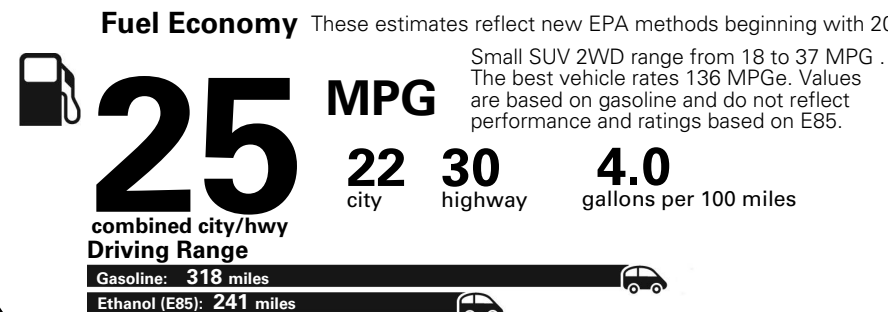

MANUFACTURER'S SUGGESTED RETAIL PRICE OF THIS MODEL INCLUDING DEALER PREPARATION

Base Price: \$22,095

JEOP RENEGADE LATITUDE 4X2
Exterior Color: Black Exterior Paint
Interior Color: Black Interior Colors
Interior: Premium Cloth Bucket Seats
Engine: 2.4-Liter I4 MultiAir[®] Engine
Transmission: 9-Speed 948TE Automatic Transmission

For more information visit: www.jeep.com
 or call 1-877-IAM-JEEP

FCA US LLC

Fuel Economy and Environment

**Flexible Fuel Vehicle
 Gasoline-Ethanol (E85)**

**You spend
 \$500**
 in fuel costs
 over 5 years
 compared to the
 average new vehicle.