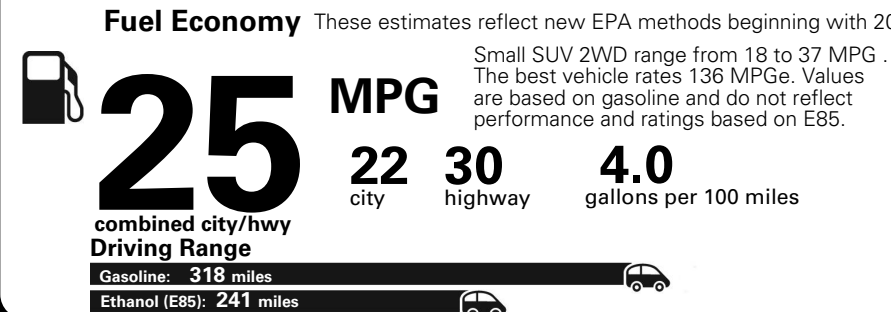

MANUFACTURER'S SUGGESTED RETAIL PRICE OF THIS MODEL INCLUDING DEALER PREPARATION

Base Price: \$22,095

JEOP RENEGADE LATITUDE 4X2
Exterior Color: Black Exterior Paint
Interior Color: Black Interior Colors
Interior: Premium Cloth Bucket Seats
Engine: 2.4-Liter I4 MultiAir[®] Engine
Transmission: 9-Speed 948TE Automatic Transmission

For more information visit: www.jeep.com
 or call 1-877-IAM-JEEP

FCA US LLC

Fuel Economy and Environment

**E85 Flexible Fuel Vehicle
 Gasoline-Ethanol (E85)**

You spend \$500
 in fuel costs over 5 years compared to the average new vehicle.