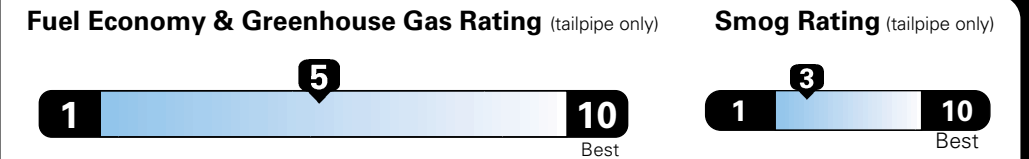

MANUFACTURER'S SUGGESTED RETAIL PRICE OF THIS MODEL INCLUDING DEALER PREPARATION

Base Price: \$22,095

JEOP RENEGADE LATITUDE 4X2
Exterior Color: Black Exterior Paint
Interior Color: Black Interior Colors
Interior: Premium Cloth Bucket Seats
Engine: 2.4-Liter I4 MultiAir[®] Engine
Transmission: 9-Speed 948TE Automatic Transmission

For more information visit: www.jeep.com
 or call 1-877-IAM-JEEP

FCA US LLC

Fuel Economy and Environment

**E85 Flexible Fuel Vehicle
 Gasoline-Ethanol (E85)**

You spend \$500
 in fuel costs over 5 years compared to the average new vehicle.

Annual fuel cost \$1,450

Actual results will vary for many reasons, including driving conditions and how you drive and maintain your vehicle. The average new vehicle gets 27 MPG and cost \$6,750 to fuel over 5 years. Cost estimates are based on 15,000 miles per year at \$2.40 per gallon. This is a dual fueled automobile. MPGe is miles per gasoline gallon equivalent. Vehicle emissions are a significant cause of climate change and smog.