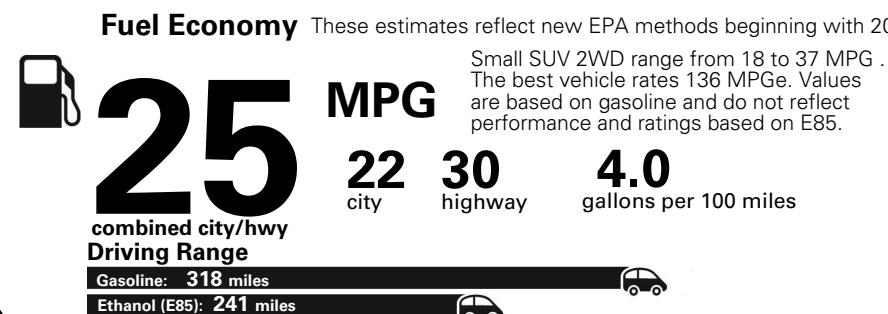

## Fuel Economy and Environment

**Flexible Fuel Vehicle  
Gasoline-Ethanol (E85)**

**You spend  
\$500  
in fuel costs  
over 5 years**  
compared to the average new vehicle.

**Annual fuel cost  
\$1,450**