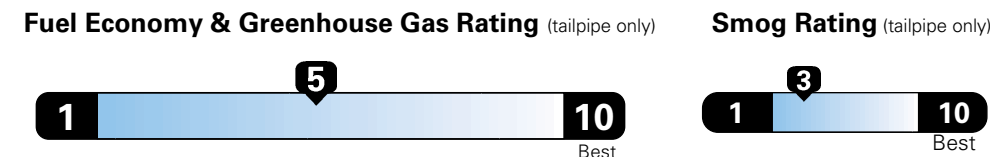

## Fuel Economy and Environment

**Flexible Fuel Vehicle  
Gasoline-Ethanol (E85)**

**You spend  
\$500  
in fuel costs  
over 5 years**  
compared to the average new vehicle.

**Annual fuel cost  
\$1,450**