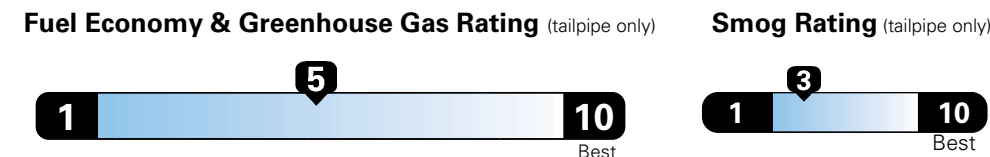

MANUFACTURER'S SUGGESTED RETAIL PRICE OF THIS MODEL INCLUDING DEALER PREPARATION

**Base Price: \$22,095**

**JEOP RENEGADE LATITUDE 4X2**  
**Exterior Color:** Black Exterior Paint  
**Interior Color:** Black Interior Colors  
**Interior:** Deluxe Cloth High-Back Bucket Seats  
**Engine:** 2.4-Liter I4 MultiAir® Engine  
**Transmission:** 9-Speed 948TE Automatic Transmission

## Fuel Economy and Environment

**Flexible Fuel Vehicle  
 Gasoline-Ethanol (E85)**

**You spend  
 \$500  
 in fuel costs  
 over 5 years**  
 compared to the average new vehicle.

**Annual fuel cost  
 \$1,450**