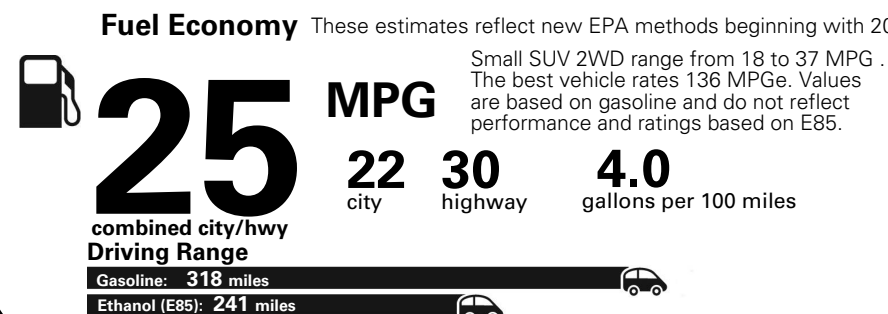

OPTIONAL EQUIPMENT (May Replace Standard Equipment)
Customer Preferred Package 27L $795

Deluxe Cloth High-Back Bucket Seats
Altitude Package
Black Accent Stitching
Exterior Mirrors with Turn Signals
18-Inch x 8.0-Inch Gloss Black Wheels
225/55R18 All Season Tires
Black Day Light Opening Moldings
Gloss Black Badging
Gloss Black Rear Fascia Applique
Gloss Black Instrument Panel Bezels
Premium Door Trim Panel
2.4-Liter I4 MultiAir® Engine $1,530
Flex Fuel Vehicle
Gloss Black Steering Wheel Bezel
Federal Emissions

Destination Charge $1,495

TOTAL PRICE: * $25,915

WARRANTY COVERAGE
5-year or 60,000-mile Powertrain Limited Warranty.
3-year or 36,000-mile Basic Limited Warranty.
Ask Dealer for a copy of the limited warranties or see your owner's manual for details.

**5 YEAR / 60,000 MILE
POWERTRAIN WARRANTY**

Assembly Point/Port of Entry: BALTIMORE, MARYLAND, U.S.A. S.L. SHIP TO: SOLD TO:
VIN: ZAC-CJABB3JP-J49848 L4-VON: 1974 1031

THIS LABEL IS ADDED TO THIS VEHICLE TO COMPLY WITH FEDERAL LAW. THE LABEL CANNOT BE REMOVED OR ALTERED PRIOR TO DELIVERY TO THE ULTIMATE PURCHASER.

* STATE AND/OR LOCAL TAXES IF ANY, LICENSE AND TITLE FEES AND DEALER SUPPLIED AND INSTALLED OPTIONS AND ACCESSORIES ARE NOT INCLUDED IN THIS PRICE. DISCOUNT, IF ANY, IS BASED ON PRICE OF OPTIONS IF PURCHASED SEPARATELY.

Fuel Economy and Environment

**Flexible Fuel Vehicle
Gasoline-Ethanol (E85)**

**You spend
$500
in fuel costs
over 5 years**
compared to the average new vehicle.

**Annual fuel cost
$1,450**