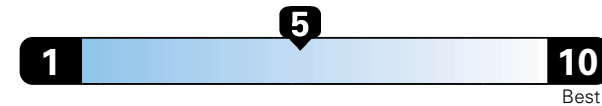

2018 MODEL YEAR

Jeep RENEGADE LATITUDE ALTITUDE FWD

For more information visit: www.jeep.com
or call 1-877-IAM-JEEP

FCA US LLC

THIS VEHICLE IS MANUFACTURED TO MEET SPECIFIC UNITED STATES REQUIREMENTS. THIS VEHICLE IS NOT MANUFACTURED FOR SALE OR REGISTRATION OUTSIDE OF THE UNITED STATES.

MANUFACTURER'S SUGGESTED RETAIL PRICE OF THIS MODEL INCLUDING DEALER PREPARATION

Base Price: **$22,095**

JEOP RENEGADE LATITUDE 4X2

Exterior Color: Granite Crystal Metallic Clear-Coat Exterior Paint

Interior Color: Black Interior Colors

Interior: Deluxe Cloth High-Back Bucket Seats

Engine: 2.4-Liter I4 MultiAir® Engine

Transmission: 9-Speed 948TE Automatic Transmission

STANDARD EQUIPMENT (UNLESS REPLACED BY OPTIONAL EQUIPMENT)

FUNCTIONAL/SAFETY FEATURES

- Advanced Multistage Front Airbags
- Supplemental Side-Curtain Front and Rear Airbags
- Supplemental Front Seat-Mounted Side Airbags
- ParkView® Rear Back Up Camera
- Keyless Go Push Button Start
- Anti-Lock 4-Wheel Disc Brakes
- Electric Park Brake
- Electronic Stability Control
- Electronic Roll Mitigation
- All Speed Traction Control
- Speed Control
- Electric Power Steering
- Capless Fuel Fill
- Daytime Running Lamp System
- Hill Start Assist
- Tire Pressure Monitoring Display
- Rear Window Wiper / Washer
- Variable Intermittent Windshield Wipers

INTERIOR FEATURES