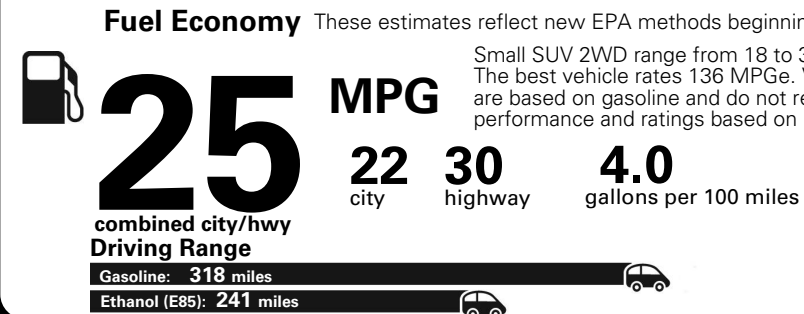

MANUFACTURER'S SUGGESTED RETAIL PRICE OF THIS MODEL INCLUDING DEALER PREPARATION

Base Price: \$22,095

JEOP RENEGADE LATITUDE 4X2
Exterior Color: Alpine White Exterior Paint
Interior Color: Black Interior Colors
Interior: Premium Cloth Bucket Seats
Engine: 2.4-Liter I4 MultiAir[®] Engine
Transmission: 9-Speed 948TE Automatic Transmission
STANDARD EQUIPMENT (UNLESS REPLACED BY OPTIONAL EQUIPMENT)

For more information visit: www.jeep.com
 or call 1-877-IAM-JEEP

FCA US LLC

Fuel Economy and Environment

**E85 Flexible Fuel Vehicle
 Gasoline-Ethanol (E85)**

**You spend
 \$500
 in fuel costs
 over 5 years
 compared to the
 average new vehicle.**