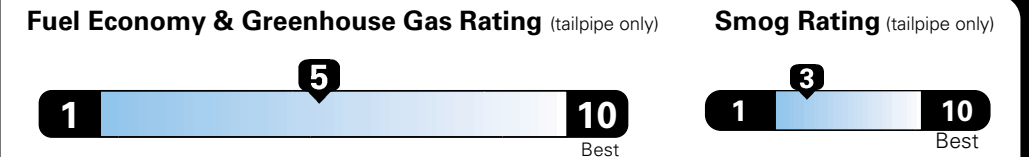

MANUFACTURER'S SUGGESTED RETAIL PRICE OF THIS MODEL INCLUDING DEALER PREPARATION

Base Price: \$22,095

JEOP RENEGADE LATITUDE 4X2
Exterior Color: Alpine White Exterior Paint
Interior Color: Black Interior Colors
Interior: Premium Cloth Bucket Seats
Engine: 2.4-Liter I4 MultiAir[®] Engine
Transmission: 9-Speed 948TE Automatic Transmission
STANDARD EQUIPMENT (UNLESS REPLACED BY OPTIONAL EQUIPMENT)

For more information visit: www.jeep.com
 or call 1-877-IAM-JEEP

FCA US LLC

Fuel Economy and Environment

**E85 Flexible Fuel Vehicle
 Gasoline-Ethanol (E85)**

**You spend
 \$500
 in fuel costs
 over 5 years
 compared to the
 average new vehicle.**

**Annual fuel cost
 \$1,450**

Actual results will vary for many reasons, including driving conditions and how you drive and maintain your vehicle. The average new vehicle gets 27 MPG and cost \$6,750 to fuel over 5 years. Cost estimates are based on 15,000 miles per year at \$2.40 per gallon. This is a dual fueled automobile. MPGe is miles per gasoline gallon equivalent. Vehicle emissions are a significant cause of climate change and smog.