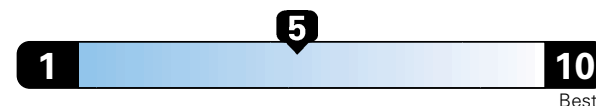

2018 MODEL YEAR

Jeep RENEGADE LATITUDE ALTITUDE FWD

For more information visit: www.jeep.com
or call 1-877-IAM-JEEP

FCA US LLC

THIS VEHICLE IS MANUFACTURED TO MEET SPECIFIC UNITED STATES REQUIREMENTS. THIS VEHICLE IS NOT MANUFACTURED FOR SALE OR REGISTRATION OUTSIDE OF THE UNITED STATES.

MANUFACTURER'S SUGGESTED RETAIL PRICE OF THIS MODEL INCLUDING DEALER PREPARATION

Base Price: **$22,095**

JEOP RENEGADE LATITUDE 4X2

Exterior Color: Alpine White Exterior Paint

Interior Color: Black Interior Colors

Interior: Deluxe Cloth High-Back Bucket Seats

Engine: 2.4-Liter I4 MultiAir® Engine

Transmission: 9-Speed 948TE Automatic Transmission

STANDARD EQUIPMENT (UNLESS REPLACED BY OPTIONAL EQUIPMENT)

FUNCTIONAL/SAFETY FEATURES

- Advanced Multistage Front Airbags
- Supplemental Side-Curtain Front and Rear Airbags
- Supplemental Front Seat-Mounted Side Airbags
- ParkView® Rear Back Up Camera
- Keyless Go Push Button Start
- Anti-Lock 4-Wheel Disc Brakes
- Electric Park Brake
- Electronic Stability Control
- Electronic Roll Mitigation
- All Speed Traction Control
- Speed Control
- Electric Power Steering
- Capless Fuel Fill
- Daytime Running Lamp System
- Hill Start Assist
- Tire Pressure Monitoring Display
- Rear Window Wiper / Washer
- Variable Intermittent Windshield Wipers

INTERIOR FEATURES