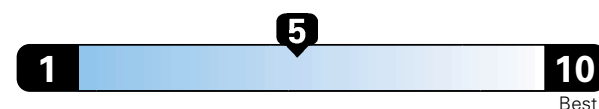

You spend

\$500

in fuel costs over 5 years compared to the average new vehicle.

Annual fuel cost

\$1,450

Fuel Economy & Greenhouse Gas Rating (tailpipe only)

This vehicle emits 357 grams CO2 per mile. The best emits 0 grams per mile (tailpipe only). Producing and distributing fuel also creates emissions; learn more at fuelconomy.gov.

Smog Rating (tailpipe only)

Actual results will vary for many reasons, including driving conditions and how you drive and maintain your vehicle. The average new vehicle gets 27 MPG and cost \$6,750 to fuel over 5 years. Cost estimates are based on 15,000 miles per year at \$2.40 per gallon. This is a dual fueled automobile. MPGe is miles per gasoline gallon equivalent. Vehicle emissions are a significant cause of climate change and smog.