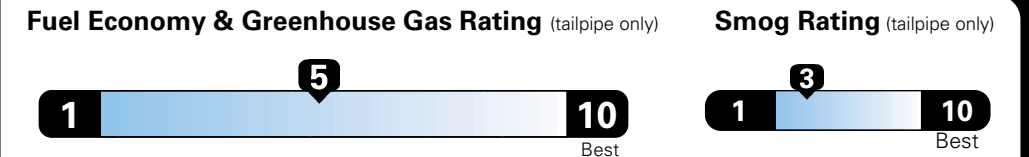

MANUFACTURER'S SUGGESTED RETAIL PRICE OF THIS MODEL INCLUDING DEALER PREPARATION

Base Price: \$22,095

JEOP RENEGADE LATITUDE 4X2
Exterior Color: Alpine White Exterior Paint
Interior Color: Black Interior Colors
Interior: Premium Cloth Bucket Seats
Engine: 2.4-Liter I4 MultiAir[®] Engine
Transmission: 9-Speed 948TE Automatic Transmission

For more information visit: www.jeep.com
 or call 1-877-IAM-JEEP

FCA US LLC

Fuel Economy and Environment

**Flexible Fuel Vehicle
 Gasoline-Ethanol (E85)**

**You spend
 \$500**
 in fuel costs
 over 5 years
 compared to the
 average new vehicle.

**Annual fuel cost
 \$1,450**

Actual results will vary for many reasons, including driving conditions and how you drive and maintain your vehicle. The average new vehicle gets 27 MPG and cost \$6,750 to fuel over 5 years. Cost estimates are based on 15,000 miles per year at \$2.40 per gallon. This is a dual fueled automobile. MPGe is miles per gasoline gallon equivalent. Vehicle emissions are a significant cause of climate change and smog.