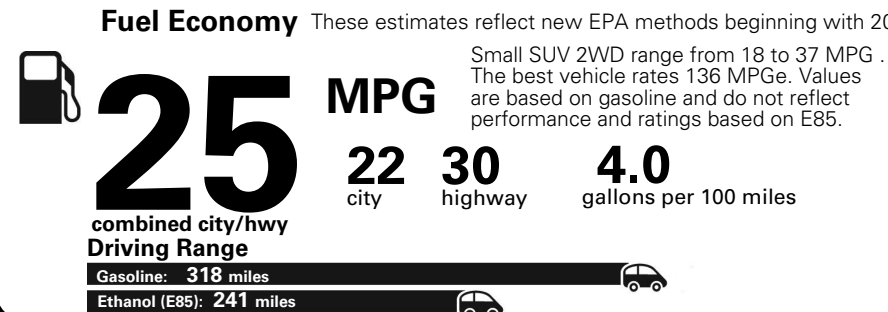

MANUFACTURER'S SUGGESTED RETAIL PRICE OF THIS MODEL INCLUDING DEALER PREPARATION

Base Price: \$22,095

JEOP RENEGADE LATITUDE 4X2
Exterior Color: Alpine White Exterior Paint
Interior Color: Black Interior Colors
Interior: Premium Cloth Bucket Seats
Engine: 2.4-Liter I4 MultiAir[®] Engine
Transmission: 9-Speed 948TE Automatic Transmission

For more information visit: www.jeep.com
 or call 1-877-IAM-JEEP

FCA US LLC

Fuel Economy and Environment

**Flexible Fuel Vehicle
 Gasoline-Ethanol (E85)**

**You spend
 \$500**
 in fuel costs
 over 5 years
 compared to the
 average new vehicle.