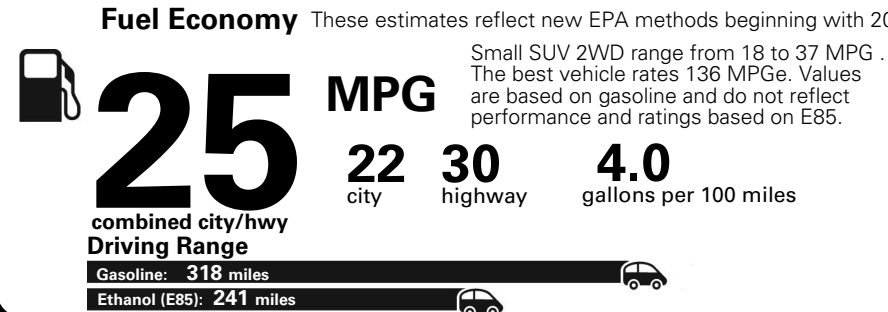

MANUFACTURER'S SUGGESTED RETAIL PRICE OF THIS MODEL INCLUDING DEALER PREPARATION

Base Price: \$22,095

JEEP RENEGADE LATITUDE 4X2
Exterior Color: Colorado Red Exterior Paint
Interior Color: Black / Sandstorm Interior Colors
Interior: Premium Cloth Bucket Seats
Engine: 2.4-Liter I4 MultiAir® Engine
Transmission: 9-Speed 948TE Automatic Transmission

Fuel Economy and Environment

**Flexible Fuel Vehicle
Gasoline-Ethanol (E85)**

You spend \$500
 in fuel costs over 5 years compared to the average new vehicle.

Annual fuel cost \$1,450

Actual results will vary for many reasons, including driving conditions and how you drive and maintain your vehicle. The average new vehicle gets 27 MPG and cost \$6,750 to fuel over 5 years. Cost estimates are based on 15,000 miles per year at \$2.40 per gallon. This is a dual fueled automobile. MPGe is miles per gasoline gallon equivalent. Vehicle emissions are a significant cause of climate change and smog.