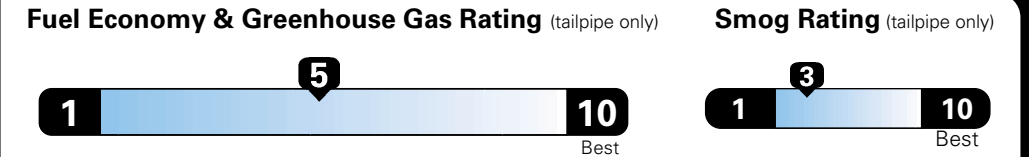

MANUFACTURER'S SUGGESTED RETAIL PRICE OF THIS MODEL INCLUDING DEALER PREPARATION

Base Price: \$22,095

JEEP RENEGADE LATITUDE 4X2
Exterior Color: Colorado Red Exterior Paint
Interior Color: Black / Sandstorm Interior Colors
Interior: Premium Cloth Bucket Seats
Engine: 2.4-Liter I4 MultiAir® Engine
Transmission: 9-Speed 948TE Automatic Transmission

Fuel Economy and Environment

**Flexible Fuel Vehicle
Gasoline-Ethanol (E85)**

You spend \$500
 in fuel costs over 5 years compared to the average new vehicle.

Annual fuel cost \$1,450

Actual results will vary for many reasons, including driving conditions and how you drive and maintain your vehicle. The average new vehicle gets 27 MPG and cost \$6,750 to fuel over 5 years. Cost estimates are based on 15,000 miles per year at \$2.40 per gallon. This is a dual fueled automobile. MPGe is miles per gasoline gallon equivalent. Vehicle emissions are a significant cause of climate change and smog.