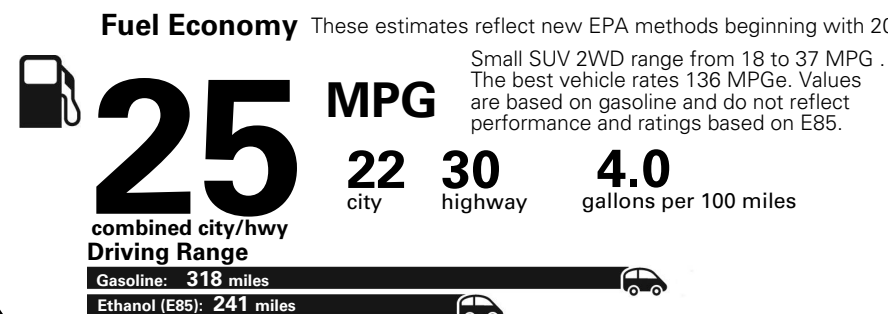

MANUFACTURER'S SUGGESTED RETAIL PRICE OF THIS MODEL INCLUDING DEALER PREPARATION

Base Price: \$22,095

JEOP RENEGADE LATITUDE 4X2
Exterior Color: Jetset Blue Exterior Paint
Interior Color: Black Interior Colors
Interior: Premium Cloth Bucket Seats
Engine: 2.4-Liter I4 MultiAir® Engine
Transmission: 9-Speed 948TE Automatic Transmission

For more information visit: www.jeep.com
 or call 1-877-IAM-JEEP

FCA US LLC

Fuel Economy and Environment

**Flexible Fuel Vehicle
 Gasoline-Ethanol (E85)**

**You spend
 \$500**
 in fuel costs
 over 5 years
 compared to the
 average new vehicle.