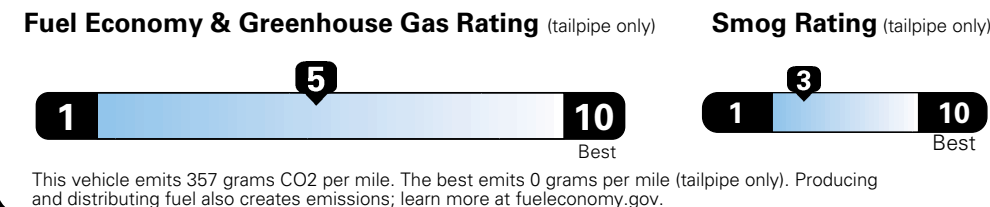

MANUFACTURER'S SUGGESTED RETAIL PRICE OF THIS MODEL INCLUDING DEALER PREPARATION

Base Price: \$22,095

JEOP RENEGADE LATITUDE 4X2
Exterior Color: Jetset Blue Exterior Paint
Interior Color: Black Interior Colors
Interior: Premium Cloth Bucket Seats
Engine: 2.4-Liter I4 MultiAir® Engine
Transmission: 9-Speed 948TE Automatic Transmission

For more information visit: www.jeep.com
 or call 1-877-IAM-JEEP

FCA US LLC

Fuel Economy and Environment

**Flexible Fuel Vehicle
 Gasoline-Ethanol (E85)**

**You spend
 \$500**
 in fuel costs
 over 5 years
 compared to the
 average new vehicle.

**Annual fuel cost
 \$1,450**

Actual results will vary for many reasons, including driving conditions and how you drive and maintain your vehicle. The average new vehicle gets 27 MPG and cost \$6,750 to fuel over 5 years. Cost estimates are based on 15,000 miles per year at \$2.40 per gallon. This is a dual fueled automobile. MPGe is miles per gasoline gallon equivalent. Vehicle emissions are a significant cause of climate change and smog.