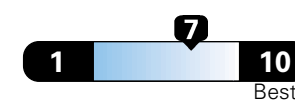

Actual results will vary for many reasons, including driving conditions and how you drive and maintain your vehicle. The average new vehicle gets 27 MPG and cost $6,750 to fuel over 5 years. Cost estimates are based on 15,000 miles per year at $2.40 per gallon. MPGe is miles per gasoline gallon equivalent. Vehicle emissions are a significant cause of climate change and smog.

fuel economy.gov

Calculate personalized estimates and compare vehicles