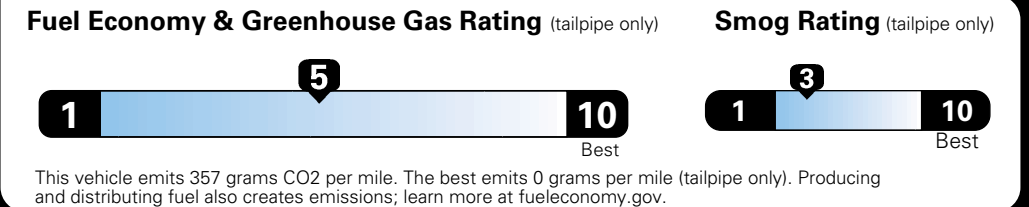

MANUFACTURER'S SUGGESTED RETAIL PRICE OF THIS MODEL INCLUDING DEALER PREPARATION

Base Price: \$22,095

JEOP RENEGADE LATITUDE 4X2
Exterior Color: Black Exterior Paint
Interior Color: Black Interior Colors
Interior: Premium Cloth Bucket Seats
Engine: 2.4-Liter I4 MultiAir[®] Engine
Transmission: 9-Speed 948TE Automatic Transmission

For more information visit: www.jeep.com
 or call 1-877-IAM-JEEP

FCA US LLC

Fuel Economy and Environment

**Flexible Fuel Vehicle
 Gasoline-Ethanol (E85)**

**You spend
 \$500**
 in fuel costs
 over 5 years
 compared to the
 average new vehicle.

**Annual fuel cost
 \$1,450**

Actual results will vary for many reasons, including driving conditions and how you drive and maintain your vehicle. The average new vehicle gets 27 MPG and cost \$6,750 to fuel over 5 years. Cost estimates are based on 15,000 miles per year at \$2.40 per gallon. This is a dual fueled automobile. MPGe is miles per gasoline gallon equivalent. Vehicle emissions are a significant cause of climate change and smog.