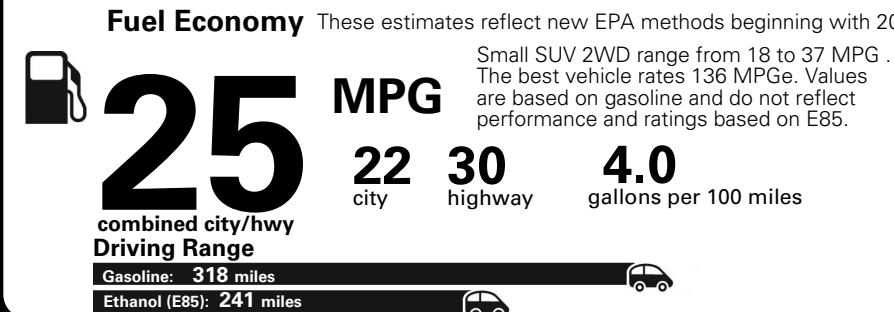

Deluxe Cloth High-Back Bucket Seats
Altitude Package
Black Accent Stitching
Exterior Mirrors with Turn Signals
18-Inch x 8.0-Inch Gloss Black Wheels
225/55R18 All Season Tires
Black Day Light Opening Moldings
Gloss Black Badging
Gloss Black Rear Fascia Applique
Gloss Black Instrument Panel Bezels
Premium Door Trim Panel

Passive Entry Remote-Start Package $395

Passive Entry / Keyless Go™
Remote-Start System (N/A w/Manual Transmission)
2.4-Liter I4 MultiAir® Engine $1,530

Flex Fuel Vehicle
Gloss Black Steering Wheel Bezel
Federal Emissions

Destination Charge $1,495

TOTAL PRICE: * $26,310

WARRANTY COVERAGE
5-year or 60,000-mile Powertrain Limited Warranty.
3-year or 36,000-mile Basic Limited Warranty.
Ask Dealer for a copy of the limited warranties or see your owner's manual for details.

**5 YEAR / 60,000 MILE
POWERTRAIN WARRANTY**

Assembly Point/Port of Entry: JACKSONVILLE, FLORIDA U.S.A. S.L. SHIP TO: SOLD TO:
VIN: ZAC-CJABB3JP-J71395 L4-VON: 5101 1231

THIS LABEL IS ADDED TO THIS VEHICLE TO COMPLY WITH FEDERAL LAW. THE LABEL CANNOT BE REMOVED OR ALTERED PRIOR TO DELIVERY TO THE ULTIMATE PURCHASER.

* STATE AND/OR LOCAL TAXES IF ANY, LICENSE AND TITLE FEES AND DEALER SUPPLIED AND INSTALLED OPTIONS AND ACCESSORIES ARE NOT INCLUDED IN THIS PRICE. DISCOUNT, IF ANY, IS BASED ON PRICE OF OPTIONS IF PURCHASED SEPARATELY.

Fuel Economy and Environment

**Flexible Fuel Vehicle
Gasoline-Ethanol (E85)**