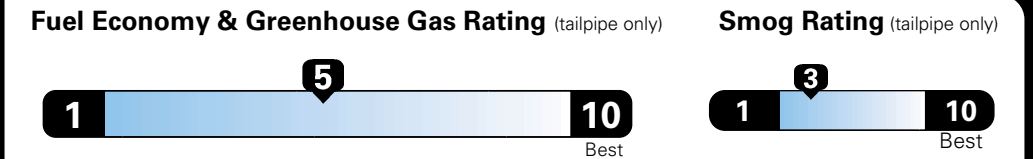

MANUFACTURER'S SUGGESTED RETAIL PRICE OF THIS MODEL INCLUDING DEALER PREPARATION

**Base Price: \$22,095**

**JEOP RENEGADE LATITUDE 4X2**  
**Exterior Color:** Granite Crystal Metallic Clear-Coat Exterior Paint  
**Interior Color:** Black Interior Colors  
**Interior:** Deluxe Cloth High-Back Bucket Seats  
**Engine:** 2.4-Liter I4 MultiAir® Engine  
**Transmission:** 9-Speed 948TE Automatic Transmission

## Fuel Economy and Environment

**Flexible Fuel Vehicle  
 Gasoline-Ethanol (E85)**

**You spend  
 \$500  
 in fuel costs  
 over 5 years**  
 compared to the average new vehicle.

**Annual fuel cost  
 \$1,450**

Actual results will vary for many reasons, including driving conditions and how you drive and maintain your vehicle. The average new vehicle gets 27 MPG and cost \$6,750 to fuel over 5 years. Cost estimates are based on 15,000 miles per year at \$2.40 per gallon. This is a dual fueled automobile. MPGe is miles per gasoline gallon equivalent. Vehicle emissions are a significant cause of climate change and smog.