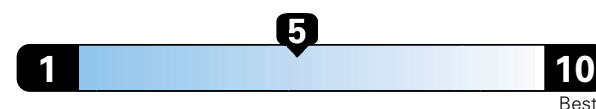

Fuel Economy & Greenhouse Gas Rating (tailpipe only)