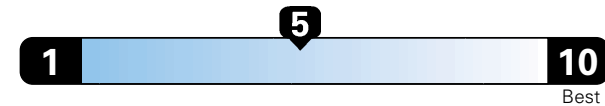

2018 MODEL YEAR

Jeep RENEGADE LATITUDE FWD

For more information visit: www.jeep.com
or call 1-877-IAM-JEEP

FCA US LLC

THIS VEHICLE IS MANUFACTURED TO MEET SPECIFIC UNITED STATES REQUIREMENTS. THIS VEHICLE IS NOT MANUFACTURED FOR SALE OR REGISTRATION OUTSIDE OF THE UNITED STATES.

MANUFACTURER'S SUGGESTED RETAIL PRICE OF THIS MODEL INCLUDING DEALER PREPARATION

Base Price: $21,845

JEOP RENEGADE LATITUDE 4X2
Exterior Color: Colorado Red Exterior Paint
Interior Color: Black Interior Colors
Interior: Premium Cloth Bucket Seats
Engine: 2.4L I4 M-Air Engine
Transmission: 9-Speed 948TE Automatic Transmission

STANDARD EQUIPMENT (UNLESS REPLACED BY OPTIONAL EQUIPMENT)
FUNCTIONAL/SAFETY FEATURES

Advanced Multistage Front Airbags
Supplemental Side-Curtain Front and Rear Airbags
Supplemental Front Seat-Mounted Side Airbags
ParkView® Rear Back Up Camera
Keyless Go Push Button Start
Anti-Lock 4-Wheel Disc Brakes
Electric Park Brake
Electronic Stability Control
Electronic Roll Mitigation
All Speed Traction Control
Speed Control
Electric Power Steering
Capless Fuel Fill
Daytime Running Lamp System
Hill Start Assist
Tire Pressure Monitoring Display
Rear Window Wiper / Washer
Variable Intermittent Windshield Wipers

INTERIOR FEATURES